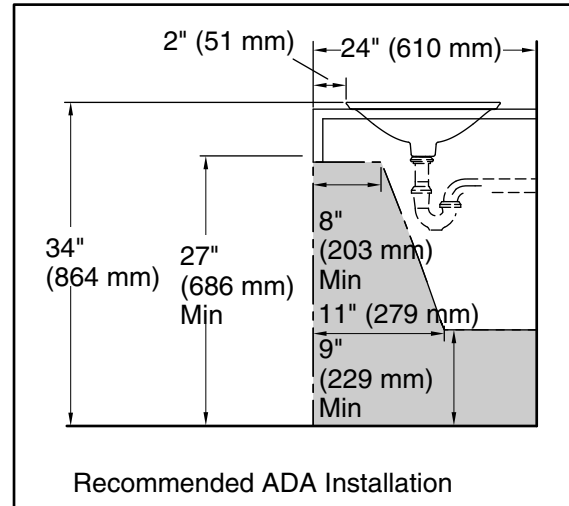

Material

- Vitreous china.

Installation

- Vessel.

Recommended Products/Accessories

- K-23726 Drain treatment
- K-23725 Cast iron cleaner

ADA **CSA B651**

Codes/Standards

Derring® Carillon® Round Wading Pool®

Vessel bathroom sink
K-17890-RL

Technical Information

All product dimensions are nominal.

Bowl configuration:	Single
Installation:	Drop-in, Vessel
Bowl area (Only):	Diameter: 17-11/16" (449 mm) Bowl depth: 4" (102 mm) Water depth: 4" (102 mm)
Template:	1242827, required, included