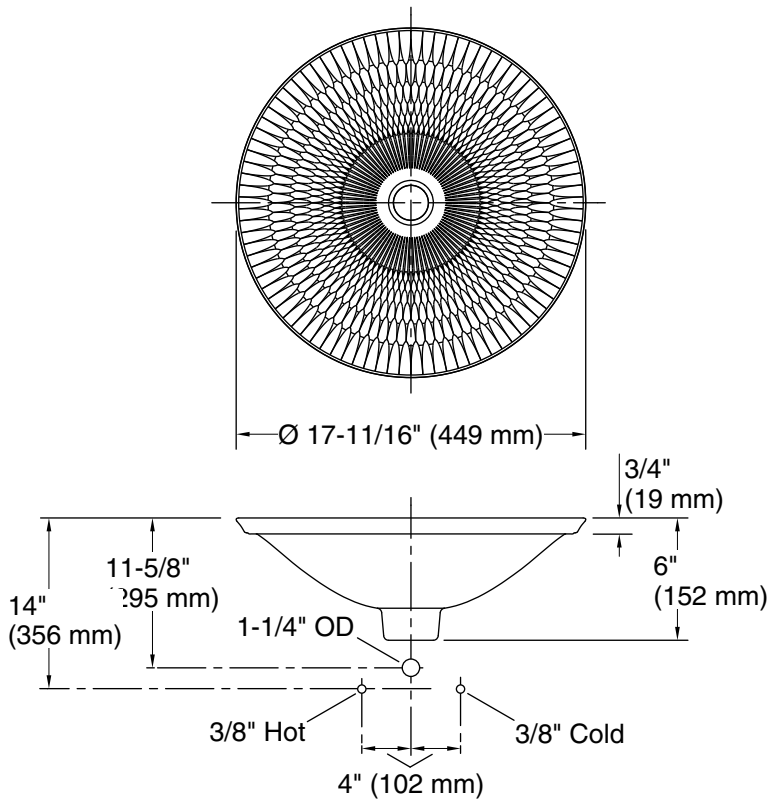

Derring® Carillon® Round Wading Pool®

Vessel bathroom sink
K-17890-RL

Technical Information

All product dimensions are nominal.

Bowl configuration:	Single
Installation:	Drop-in, Vessel
Bowl area (Only):	Diameter: 17-11/16" (449 mm) Bowl depth: 4" (102 mm) Water depth: 4" (102 mm)
Template:	1242827, required, included