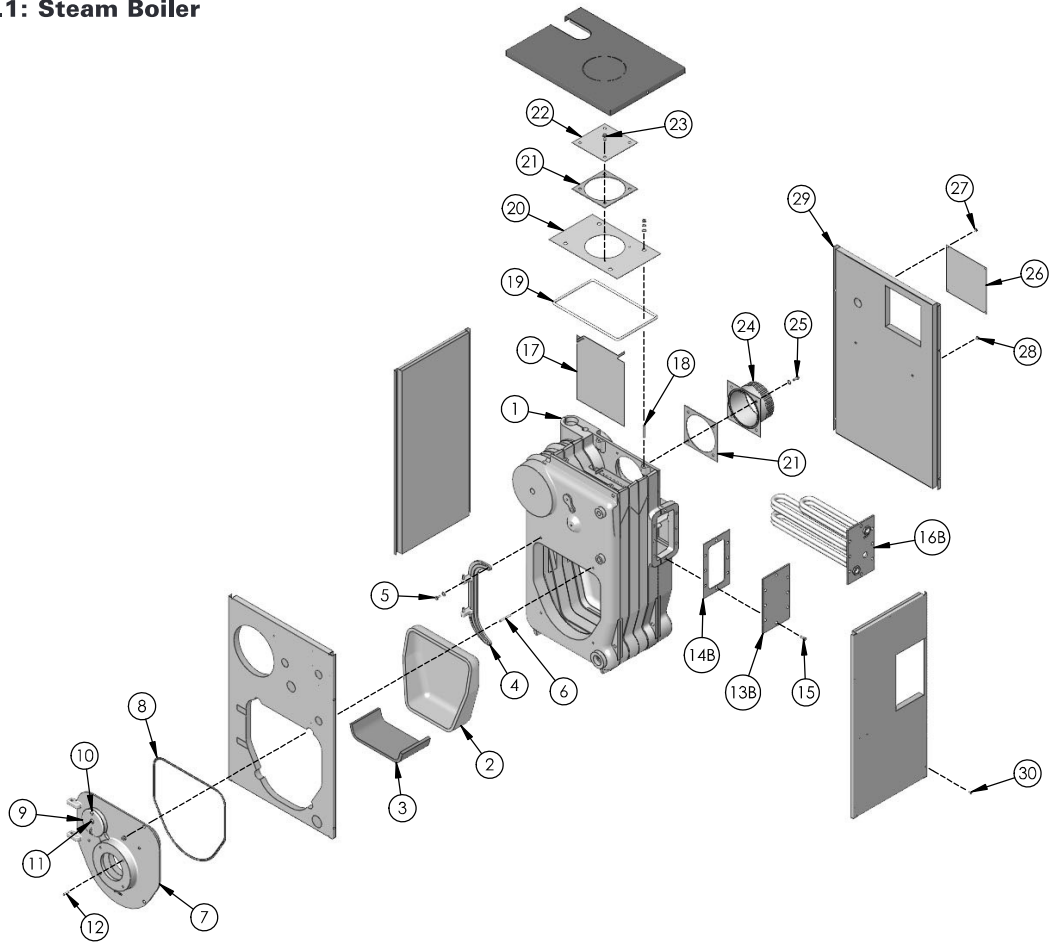

Part numbers may be subject to change without notice.

Continued on P. 24

Figure 8.1: Steam Boiler

Figure 8.2: Water Boiler

REPAIR RATES

Table 8.1 (continued from P. 22)

Item No.	Description	Quantity Required	Stock Code
29	Jacket Assembly – Water – WBV-e-03	–	90291
	Jacket Assembly – Water – WBV-e-04	–	90288
	Jacket Assembly – Water – WBV-e-05	–	90290
	Jacket Assembly – Steam – WBV-e-03	–	90292
	Jacket Assembly – Steam – WBV-e-04	–	90289
30	Screw, #10 x 1/2" Lg., SMS	10	99992
–	Burner Harness with 4-pin connector, Beckett / Carlin - 11-1/2" Lg. Conduit	1	50918
–	Burner Harness with 4-pin connector, Riello - 17-1/2" Lg. Conduit	1	50921
–	Heyco bushing at junction box (holds 4-pin connectors) - Steam and KnockDown boilers	1	7957
–	6" Draft Regulator	1	90724
–	7" Draft Regulator	1	90725
Water Trim			
–	Limit Control, Hydrolevel 3250, w/ Sensor	1	50343
–	Sensor for Hydrolevel 3250, 10" Long	1	54522
–	Well, 3/4" NPT, Long shank, Hydrolevel 48-202	1	50792
–	3/4" Safety Relief Valve, 30 psi	1	50501
–	Temp/Press Gauge, 2-1/2 RD, 320°F, 0-75#, 1/4" NPT	1	51324
–	Drain Valve, 3/4" NPT	1	50764
–	Harness, Limit Control to Burner - Package Water Boilers	1	54507
–	Harness, Limit Control to Jbox/Burner - KnockDown Water Boilers	1	54554
–	Harness, Circulator - Package Water Boilers	1	X7083
–	Switch, Round Toggle, 120 VAC - Package Water Boilers	1	6050
Steam Trim			
–	Pressure Control, PA404A	1	50549
–	Siphon, 1/4" NPT, 90° Brass - Probe Boilers	1	6667
–	Siphon, 1/4" NPT, 180° Brass - Float Boilers	1	6666
–	7-1/4" Gauge Glass, w/ Valves & Rods	1	50513
–	LWCO, Hydrolevel CG450, w/ EL1214 Probe - Probe Boilers	1	29041
–	LWCO, McDonnell & Miller 67PE-2 - Float Boilers	1	29003
–	Safety Relief Valve, 3/4" NPT, 15 PSIG	1	50510
–	Pressure Gauge, 2-1/2 RD, 0-30#, 1/4" NPT	1	51325
–	Drain Valve, 3/4" NPT	1	50764
–	Harness, Probe to Junction Box - Package Probe Boilers	1	X7085
–	Harness, Probe to Limit Control - Package Probe Boilers	1	PP7031
–	Harness, Float to Limit Control & Junction Box - Package Float Boilers	1	EC7026
–	Stub harness with 4-pin connector (mates with burner harness at junction box) - KnockDown Steam Boilers	1	EC7025