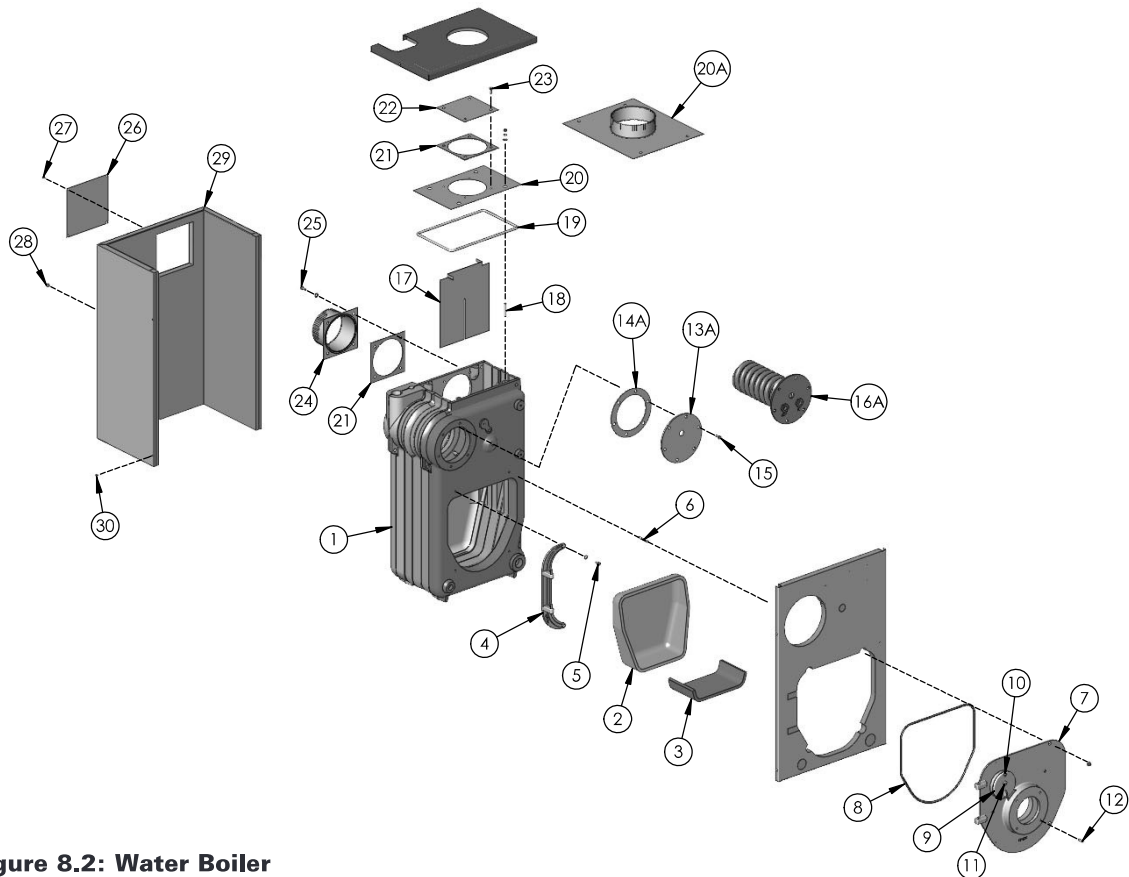

Part numbers may be subject to change without notice.

Continued on P. 24

Figure 8.1: Steam Boiler

Figure 8.2: Water Boiler

REPAIR RATES

Table 8.1 (continued from P. 22)

Item No.	Description	Quantity Required	Stock Code
29	Jacket Assembly – Water – WBV-e-03	–	90291
	Jacket Assembly – Water – WBV-e-04	–	90288
	Jacket Assembly – Water – WBV-e-05	–	90290
	Jacket Assembly – Steam – WBV-e-03	–	90292
	Jacket Assembly – Steam – WBV-e-04	–	90289
30	Screw, #10 x 1/2" Lg., SMS	10	99992
–	Burner Harness with 4-pin connector, Beckett / Carlin - 11-1/2" Lg. Conduit	1	50918
–	Burner Harness with 4-pin connector, Riello - 17-1/2" Lg. Conduit	1	50921
–	Heyco bushing at junction box (holds 4-pin connectors) - Steam and KnockDown boilers	1	7957
–	6" Draft Regulator	1	90724
–	7" Draft Regulator	1	90725
Water Trim			
–	Limit Control, Hydrolevel 3250, w/ Sensor	1	50343
–	Sensor for Hydrolevel 3250, 10" Long	1	54522
–	Well, 3/4" NPT, Long shank, Hydrolevel 48-202	1	50792
–	3/4" Safety Relief Valve, 30 psi	1	50501
–	Temp/Press Gauge, 2-1/2 RD, 320°F, 0-75#, 1/4" NPT	1	51324
–	Drain Valve, 3/4" NPT	1	50764
–	Harness, Limit Control to Burner - Package Water Boilers	1	54507
–	Harness, Limit Control to Jbox/Burner - KnockDown Water Boilers	1	54554
–	Harness, Circulator - Package Water Boilers	1	X7083
–	Switch, Round Toggle, 120 VAC - Package Water Boilers	1	6050
Steam Trim			
–	Pressure Control, PA404A	1	50549
–	Siphon, 1/4" NPT, 90° Brass - Probe Boilers	1	6667
–	Siphon, 1/4" NPT, 180° Brass - Float Boilers	1	6666
–	7-1/4" Gauge Glass, w/ Valves & Rods	1	50513
–	LWCO, Hydrolevel CG450, w/ EL1214 Probe - Probe Boilers	1	29041
–	LWCO, McDonnell & Miller 67PE-2 - Float Boilers	1	29003
–	Safety Relief Valve, 3/4" NPT, 15 PSIG	1	50510
–	Pressure Gauge, 2-1/2 RD, 0-30#, 1/4" NPT	1	51325
–	Drain Valve, 3/4" NPT	1	50764
–	Harness, Probe to Junction Box - Package Probe Boilers	1	X7085
–	Harness, Probe to Limit Control - Package Probe Boilers	1	PP7031
–	Harness, Float to Limit Control & Junction Box - Package Float Boilers	1	EC7026
–	Stub harness with 4-pin connector (mates with burner harness at junction box) - KnockDown Steam Boilers	1	EC7025