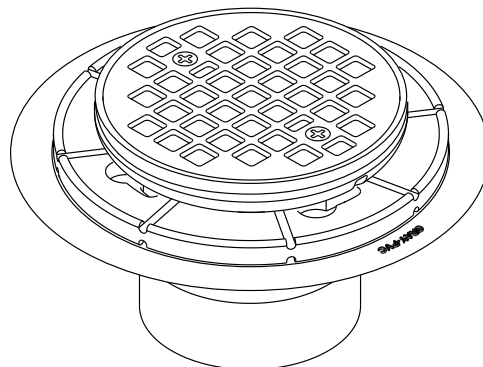

Features

- Removable round-shaped grid plate.
- Reversible collar to accommodate a variety of tile thicknesses.
- 2" and 3" PVC connection.

Material

- Brass and PVC construction.
- KOHLER finishes resist corrosion and tarnishing.

Installation

- Through-the-floor tile-in installation.

Recommended Products/Accessories

K-23726 Drain treatment
K-23723 Faucet cleaner

Codes/Standards

ASME A112.18.2/CSA B125.2

KOHLER® One-Year Limited Warranty

Collar with Threads Facing Down

Collar with Threads Facing Up

Technical Information

All product dimensions are nominal.

Notes

Install this product according to the installation instructions.