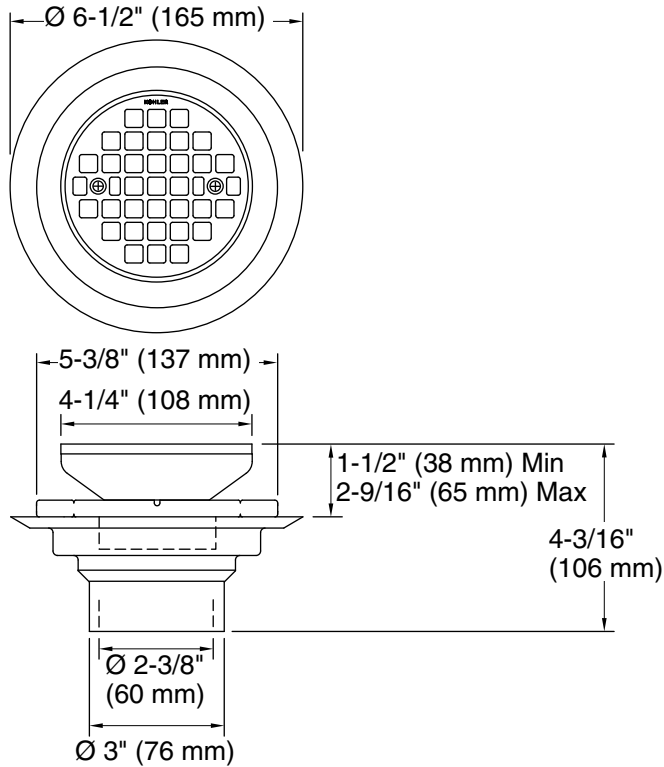

Features

- Removable round-shaped grid plate.
- Reversible collar to accommodate a variety of tile thicknesses.
- 2" and 3" PVC connection.

Material

- Brass and PVC construction.
- KOHLER finishes resist corrosion and tarnishing.

Installation

- Through-the-floor tile-in installation.

Recommended Products/Accessories

K-23726 Drain treatment
K-23723 Faucet cleaner

Codes/Standards

ASME A112.18.2/CSA B125.2

KOHLER® One-Year Limited Warranty

Collar with Threads Facing Down

Collar with Threads Facing Up

Technical Information

All product dimensions are nominal.

Notes

Install this product according to the installation instructions.