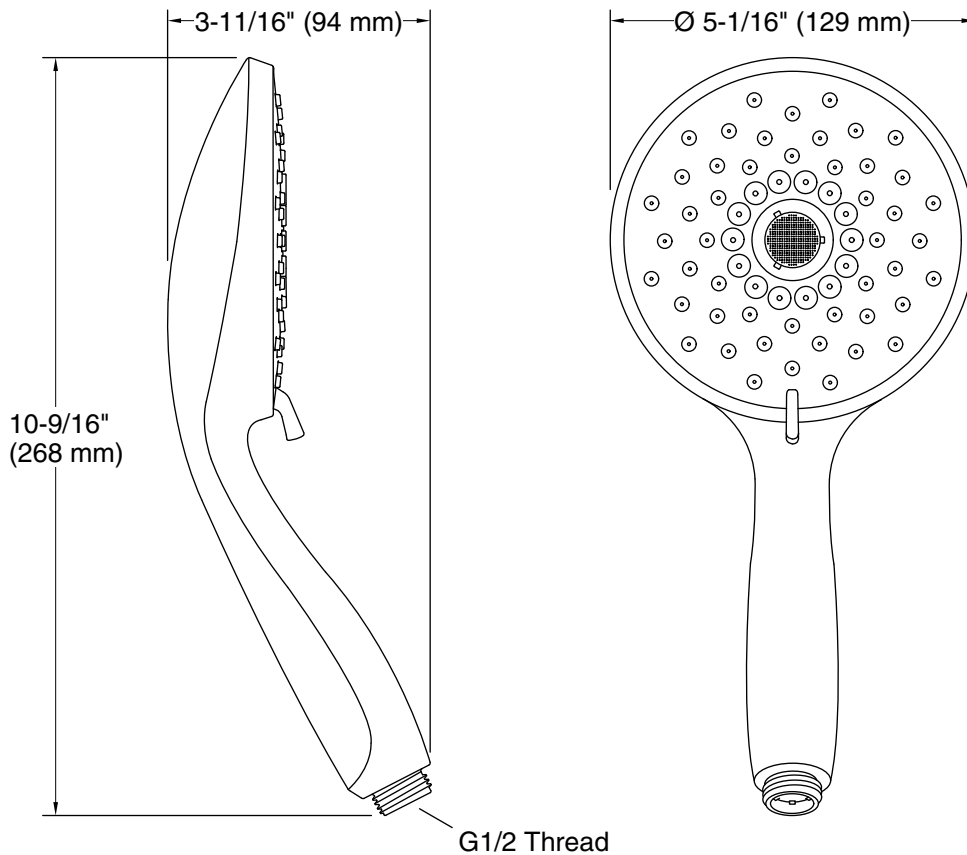

### Features

- Multifunction showerhead and handshower each have advanced spray engines to provide three experiences: full coverage, pulsating massage, and silk spray
- Full coverage spray produces an encompassing spray ideal for everyday use
- Pulsating massage spray targets sore muscles to ease away aches and pains
- Silk spray releases a dense, luxurious spray ideal for rinsing
- Thumb tab allows for a smooth transition between sprays
- Combination of balance, weight, grip, and angle makes this handshower comfortable and easy to use
- MasterClean™ sprayface features an easy-to-clean surface that withstands mineral buildup
- 2.5 gpm (9.5 lpm) maximum flow rate
- Requires K-8593, K-9514, K-98360, K-98359, K-45981, or K-45982 shower hose (sold separately)
- Coordinates with Forte®, Alteo®, and Refinia® faucets and accessories
- Features a nonpositive shutoff: water-saving pause mode to temporarily reduce water flow
- Pause feature temporarily pauses water flow to conserve water while you lather, shave, or shampoo

### Technical Information

All product dimensions are nominal.