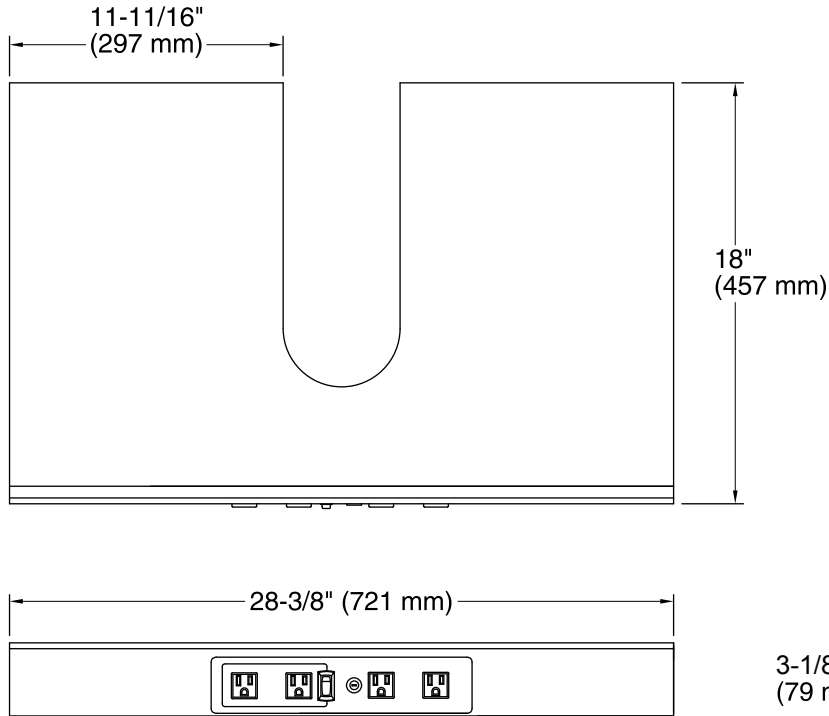

### Available Colors/Finishes

*Color tiles intended for reference only.*

Color	Code	Description
-------	------	-------------

	1WR	Oxford Maple
--	-----	--------------

Adjustable Shelf with Electrical Outlets  
K-99678-SH2