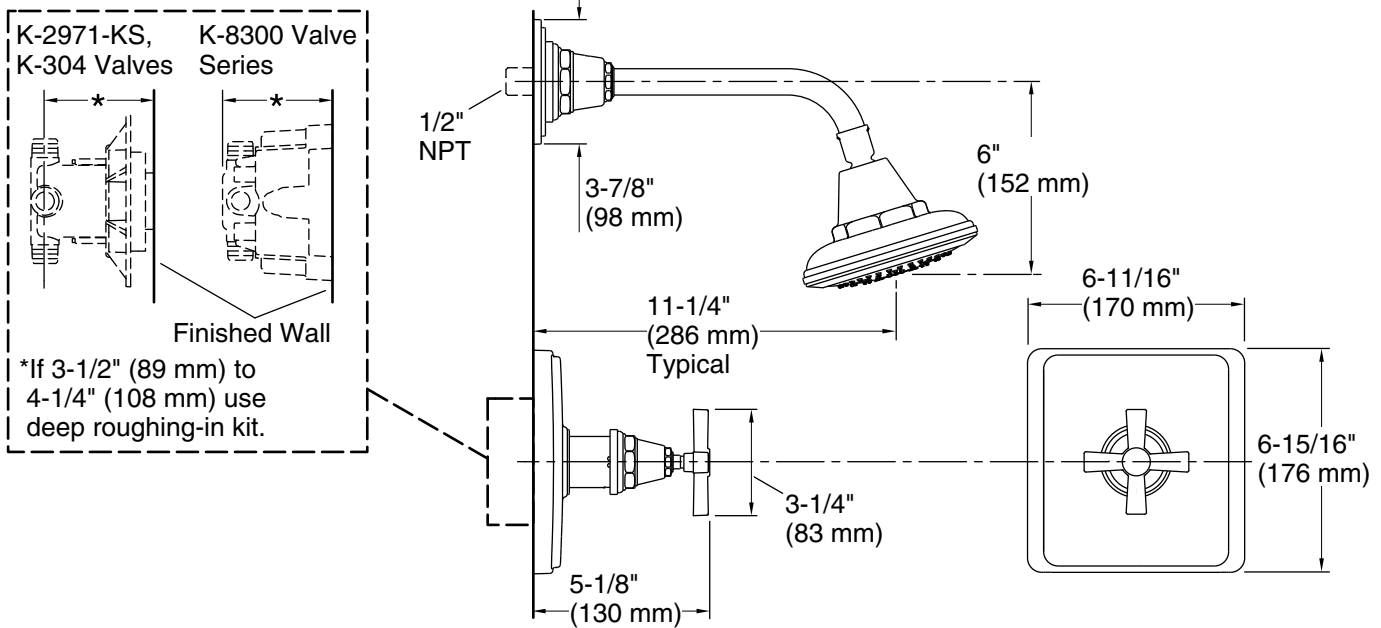

KOHLER® Faucets Rite-Temp® shower trim kit with cross handle, 2.5 gpm Pinstripe® Pure K-TS13134-3A

Features

- Single cross handle controls both on/off activation and temperature setting
- A single handle controls both on/off activation and temperature setting
- MasterClean™ sprayface features an easy-to-clean surface that withstands mineral buildup and maximizes spray performance
- Antiscald protection
- Coordinates with Pinstripe faucets, accessories, and showering components to complete your bathroom
- Pressure-balancing diaphragm technology maintains outlet temperature within +/-3°F during water pressure fluctuations
- Includes single-function 2.5 gpm (9.5 l/min) showerhead
- Includes faceplate with ADA-compliant metal cross handle
- Includes faceplate with handle, shower arm with flange and showerhead
- THIS NEW K-TS13134-3B TRIM REPLACES THE EXISTING K-T13134-3B TRIM. THE NEW TRIM IS IDENTICAL AND INCLUDES TRIM ADAPTER KITS FOR BOTH RITE-TEMP K-304/K-2971 HIFLOW AND THE NEW K-8304 SERIES VALVE

9-21-2025 10:06 - US/CA

THE BOLD LOOK
OF **KOHLER**®

Technical Information

All product dimensions are nominal.

Spout:

Shower/Rainhead rated max flow: 2.5 gal/min (9.5 l/min)

Notes

Install the product according to the installation guide.