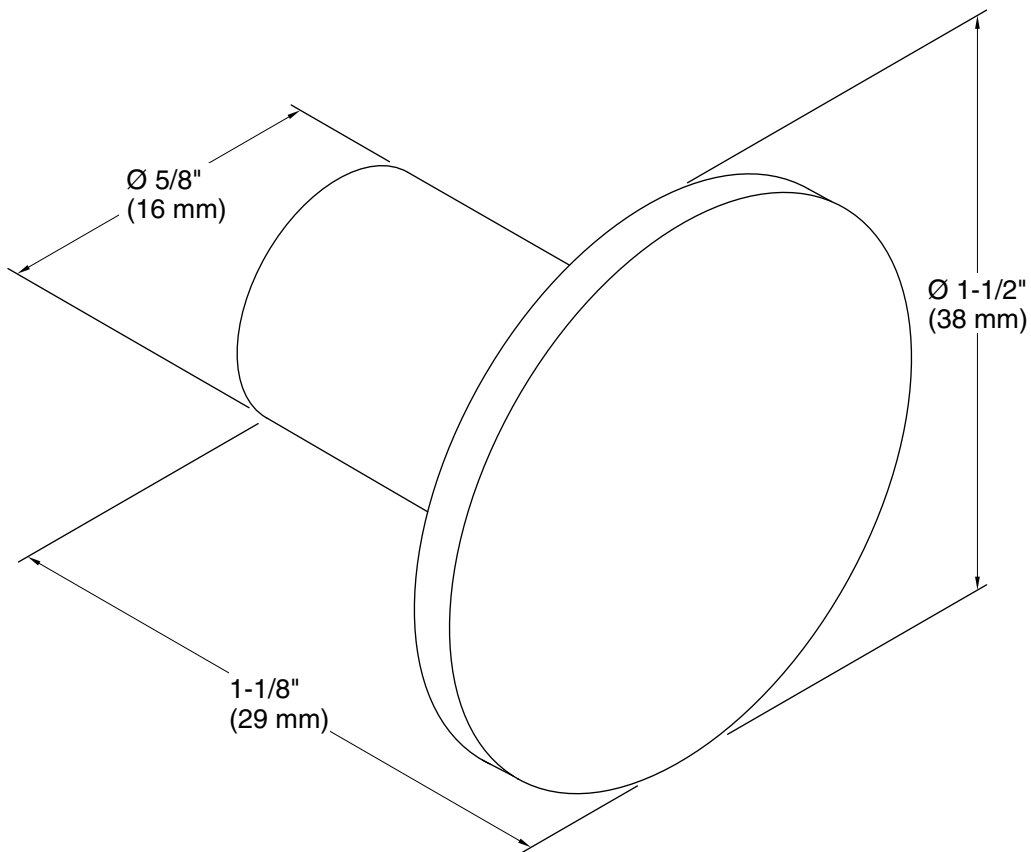

Color	Code	Description
	CP	Polished Chrome
	BN	Vibrant™ Brushed Nickel
	BL	Matte Black
	2MB	Vibrant™ Brushed Moderne Brass
	TT	Vibrant Titanium

Technical Information

All product dimensions are nominal.

Material: Zinc