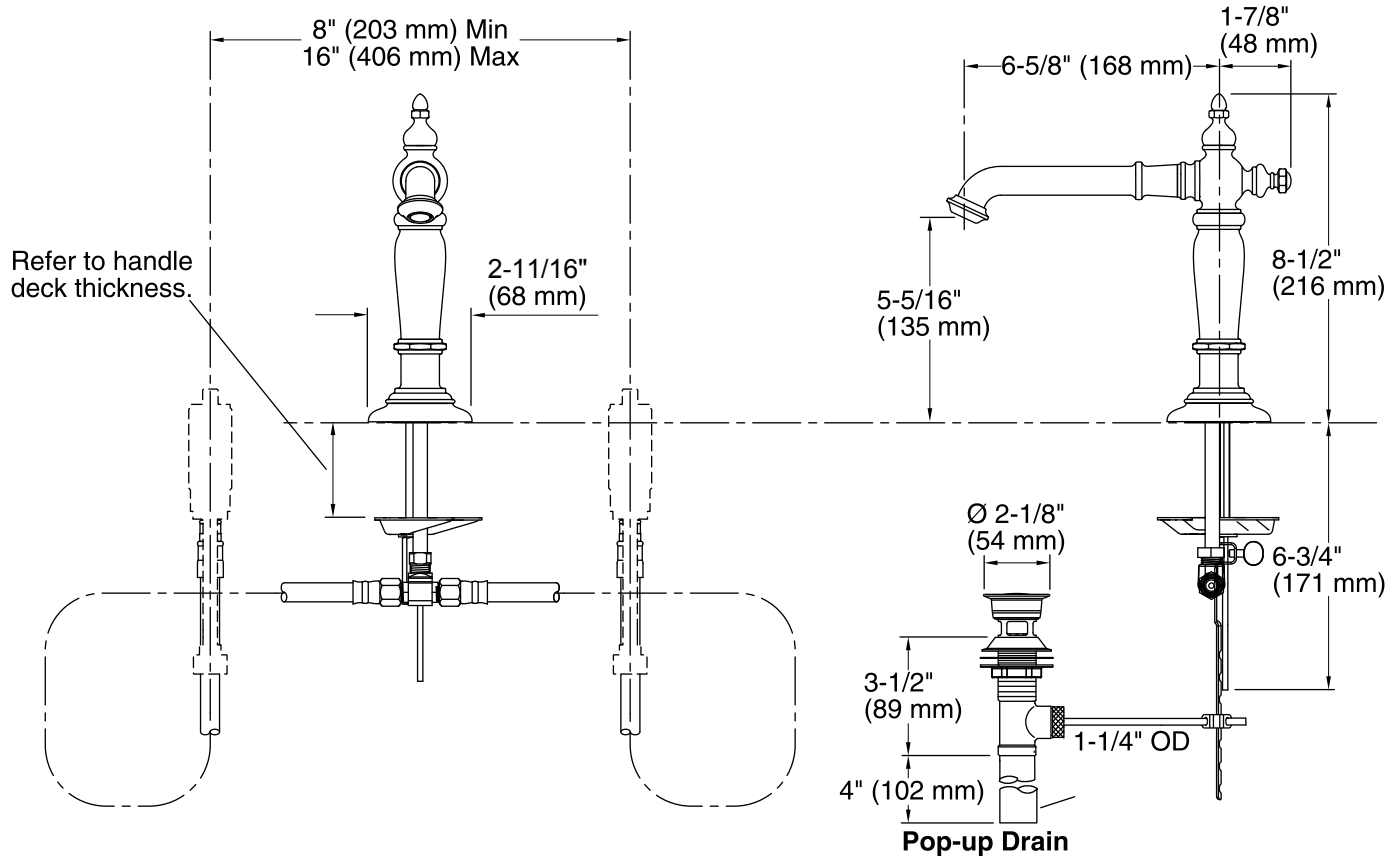

### Features

- Metal construction.
- Metal pop-up drain with tailpiece.
- 6-5/8" (168 mm) spout reach.
- 1.5 gal/min (5.7 l/min) maximum flow rate [max at 60 psi (4.14 bar)].

### Product Specification

Bathroom sink faucet shall be 6-5/8" (168 mm) spout reach and 5-5/16" (135 mm) spout outlet height. Bathroom sink faucet shall be metal construction. Bathroom sink faucet shall be metal pop-up drain with tailpiece. Bathroom sink faucet shall be KOHLER Model K-72760.

### Technical Information

All measurements are nominal.

Spout reach: 6-5/8" (168 mm)

Drain included: YES