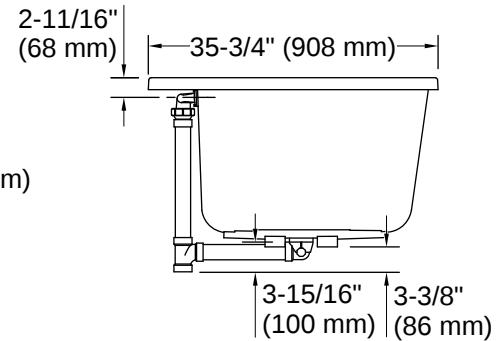

## Technical Information

*All product dimensions are nominal.*

Drain Location:	Center
Drain Hole Diameter:	2-3/16" (56 mm)
Basin Area, Bottom:	43" x 25-5/8" (1093 mm x 651 mm)
Basin Area, Top:	55-9/16" x 28-3/8" (1411 mm x 720 mm)
Water Depth:	16-5/16" (415 mm)
Water Capacity:	72.017 gal (272.6 L)
Minimum Floor Load:	45.8 lbs/ft <sup>2</sup>
Weight:	85 lbs (38.6 kg)

For the most current specification sheet, go to [www.kohler.com](http://www.kohler.com) USA or [www.kohler.ca](http://www.kohler.ca) Canada.

4-15-2026 5:14 - US-CA

No change in measurements if connected with drain illustrated. (K-7272)

 Recommended Faucet Location

Recommended Faucet Hole Location