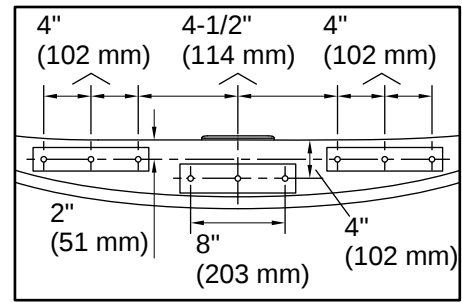

No change in measurements if connected with drain illustrated. (K-7272)

Recommended Faucet Location

Recommended Faucet Hole Location