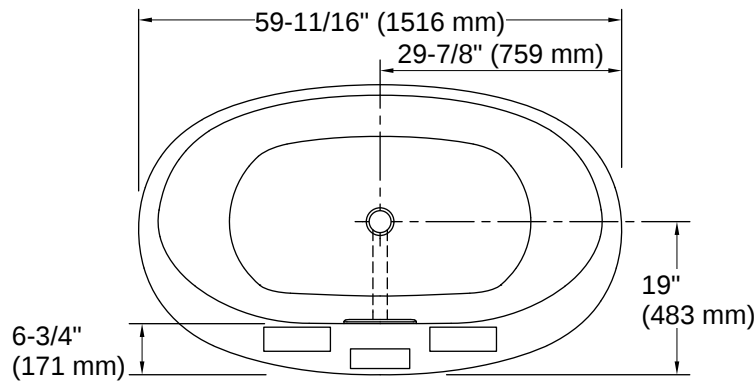

No change in measurements if connected with drain illustrated. (K-7272)

Recommended Faucet Location

Recommended Faucet Hole Location