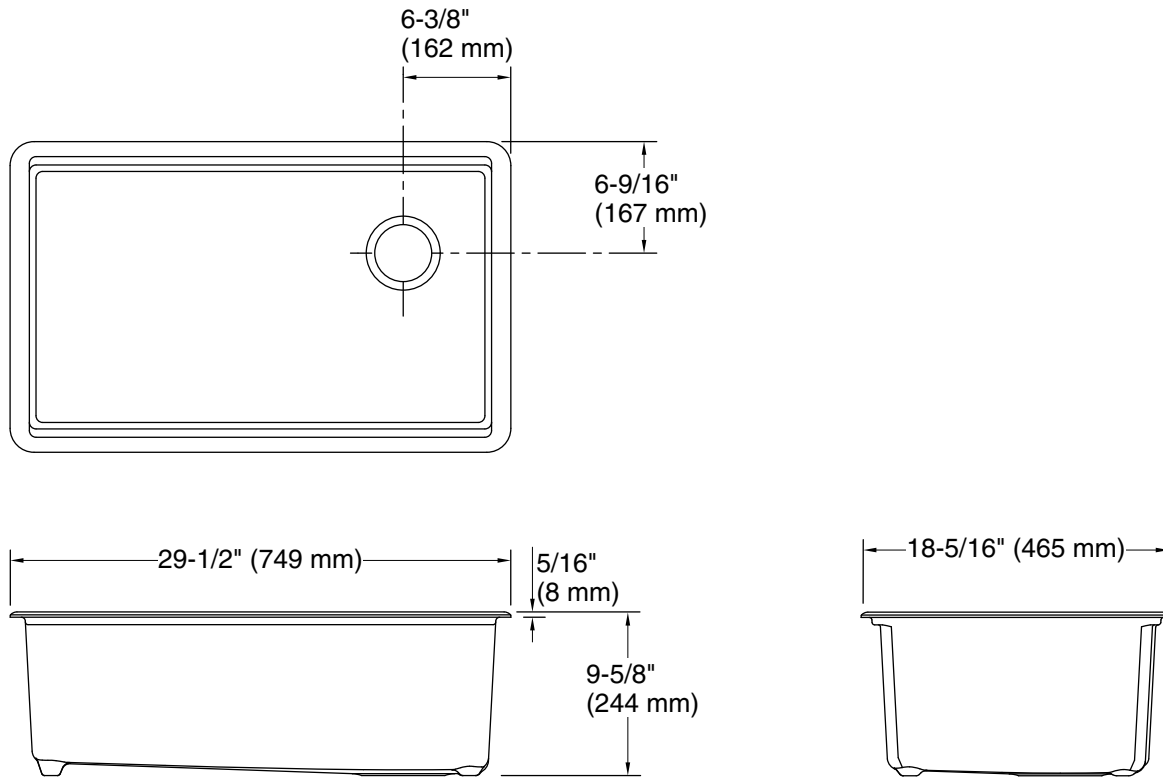

Features

- 33" (838 mm) minimum base cabinet width
- Single large bowl
- 9" (229 mm) depth provides generous workspace
- Right rear drain placement increases workspace in the sink and storage space underneath
- Rounded 3/8" (10 mm) corners are easy to clean
- Matte finish offers rich, dimensional color
- All included accessories nest neatly together for easy storage when not in use
- Included accessories: cutting board, drain board, colander / drying rack, soaking bin with drain, stainless steel bottom sink rack
- Drain board, colander / drying rack, soaking bin with drain, and bottom sink rack are dishwasher-safe

Color	Code	Description
	CM7	Matte Graphite
	CM6	Matte White
	CM1	Matte Black
	CM4	Matte Grey
	CM3	Matte Taupe
	CM2	Matte Brown

Technical Information

All product dimensions are nominal.

Basin configuration: Single Bowl
Min. base cabinet width: 33" (838 mm)

Bowl area (Basin #1):
Length: 27-1/4" (692 mm)
Width: 15-9/16" (395 mm)
Bowl depth: 9" (229 mm)
Water depth: 9" (229 mm)

With overflow: No

Drain hole: 3-7/8" (98 mm)

Template: Undermount, 1552903-7, required, included