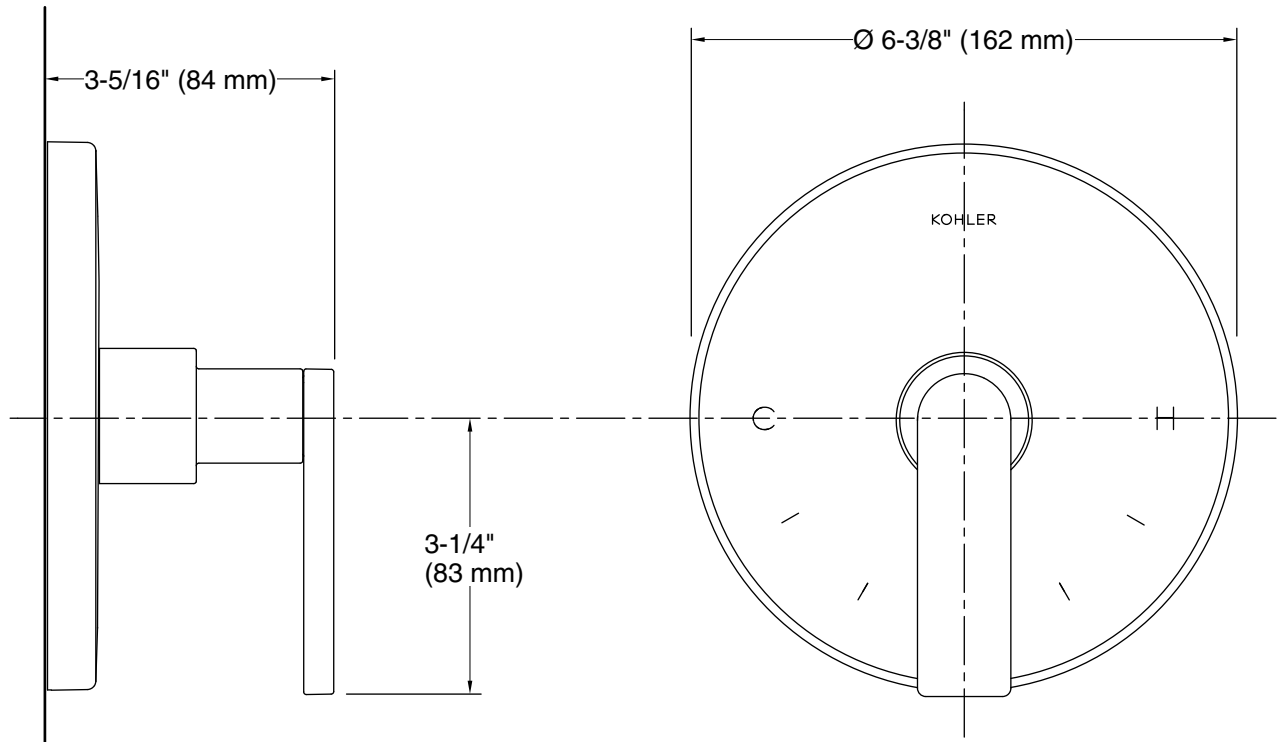

Technical Information

All product dimensions are nominal.

Notes

Install this product according to the installation guide.

ADA, OBC, CSA B651 compliant when installed to the specific requirements of these regulations.