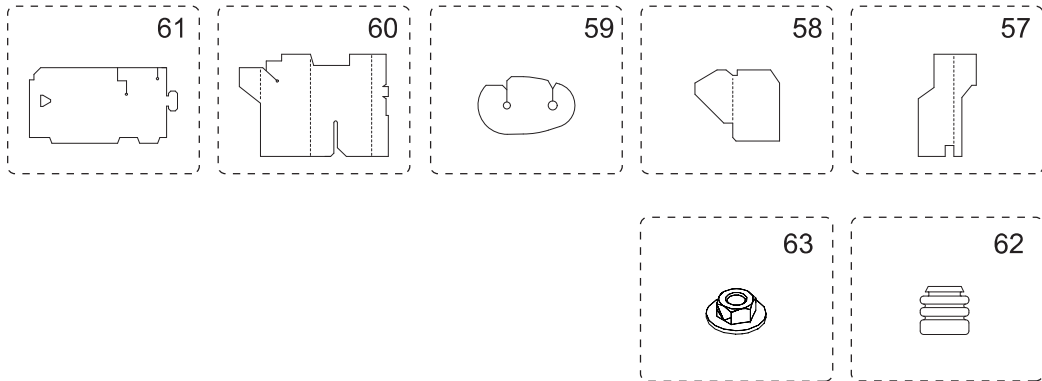

##### ■ Exterior parts and chassis

TECHNICAL DATA  
AND PARTS LIST

TECHNICAL DATA  
AND PARTS LIST

Item no.	Part no.	Part name	Service part
1	9322556028	Top panel assy	◆
2	9377854001	Protective net assy	◆
3	9322327000	Thermistor holder	◆
4	9322552242	Cabinet right assy	◆
5	9384276001	Conduit cover	◆
6	9322570062	Switch cover assy	◆
7	9383720000	Drain cap assy	◆
8	9323550025	Base assy	◆
9	9322144003	Drain pipe	◆
10	9709683972	Main PCB (for 09 model)	◆
	9709683989	Main PCB (for 12 model)	◆
	9709683996	Main PCB (for 15 model)	◆
11	9900935054	Thermistor assy	◆
12	9900985011	Thermistor assy (Compressor temp.)	◆
13	9900565060	Thermistor assy (Outdoor temp.)	◆
14	9322420039	Heat sink	◆
15	9810028006	Thermistor stopper	◆
16	9317903011	Emblem	◆
17	9384273000	Fan Guard	◆
18	9322555182	Front panel assy	◆
19	9322150004	Propeller fan	◆
20	9603601003	Brushless motor	◆
21	9322553027	Motor bracket assy	◆
22	9317089616	Condenser total assy (for 09-12 model)	◆
	9317089654	Condenser total assy (for 15 model)	◆
<i>a</i>	—	Inverter assy	—
<i>b</i>	—	Hair pin cushion	—

# Compressor

TECHNICAL DATA  
AND PARTS LIST

TECHNICAL DATA  
AND PARTS LIST

Item no.	Part no.	Part name	Service part
50	9810542007	Compressor (for 09-12 model)	◆
	9810541000	Compressor (for 15 model)	◆
51	9322446015	4-way valve assy	◆
52	9970194023	Solenoid	◆
53	9970173028	Expansion valve coil	◆
54	9322463029	Pulse motor valve assy	◆
55	9322474001	2-way valve assy	◆
56	9322850010	3-way valve assy (for 09-12 model)	◆
	9387831016	3-way valve assy (for 15 model)	◆
57	9322824004	S-insulator K	◆
58	9323045002	S-insulator V	◆
59	9322501004	S-insulator H	◆
60	9322847003	S-insulator F	◆
61	9322503008	S-insulator B	◆
<i>a</i>	—	Valve bracket	—
<i>b</i>	—	Muffler	—