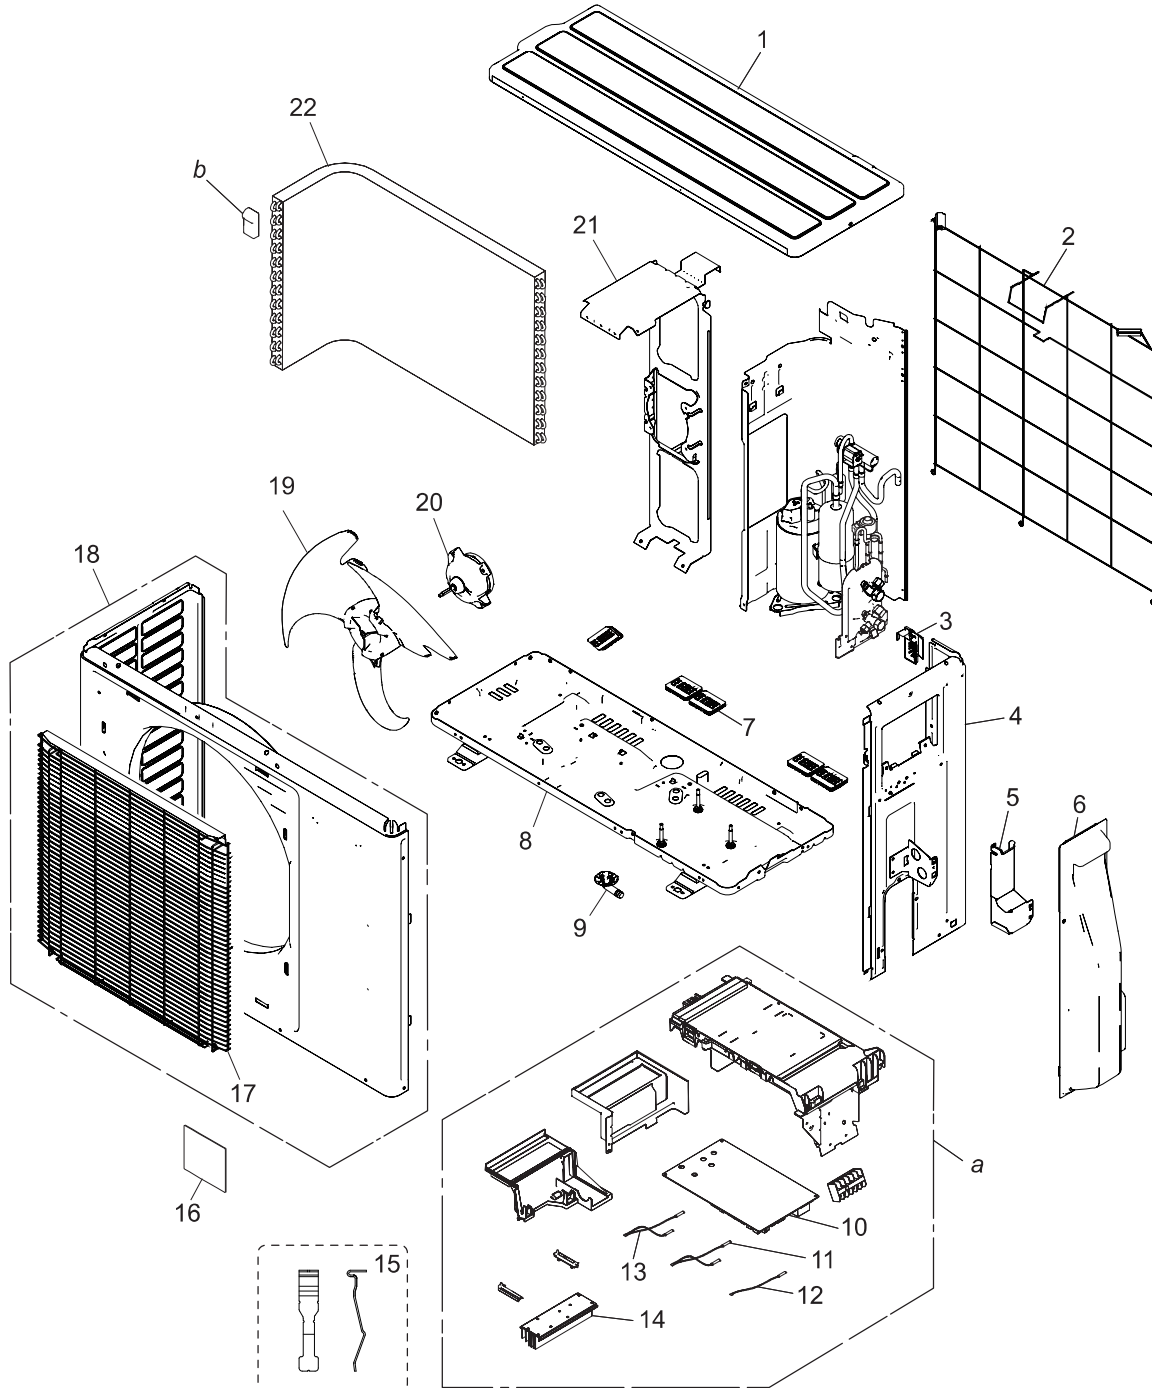

### 3. Outdoor unit parts list

##### ■ Exterior parts and chassis

TECHNICAL DATA  
AND PARTS LIST

TECHNICAL DATA  
AND PARTS LIST

Item no.	Part no.	Part name	Service part
1	9322556028	Top panel assy	◆
2	9377854001	Protective net assy	◆
3	9322327000	Thermistor holder	◆
4	9322552242	Cabinet right assy	◆
5	9384276001	Conduit cover	◆
6	9322570062	Switch cover assy	◆
7	9383720000	Drain cap assy	◆
8	9323550025	Base assy	◆
9	9322144003	Drain pipe	◆
10	9709683972	Main PCB (for 09 model)	◆
	9709683989	Main PCB (for 12 model)	◆
	9709683996	Main PCB (for 15 model)	◆
11	9900935054	Thermistor assy	◆
12	9900985011	Thermistor assy (Compressor temp.)	◆
13	9900565060	Thermistor assy (Outdoor temp.)	◆
14	9322420039	Heat sink	◆
15	9810028006	Thermistor stopper	◆
16	9317903011	Emblem	◆
17	9384273000	Fan Guard	◆
18	9322555182	Front panel assy	◆
19	9322150004	Propeller fan	◆
20	9603601003	Brushless motor	◆
21	9322553027	Motor bracket assy	◆
22	9317089616	Condenser total assy (for 09-12 model)	◆
	9317089654	Condenser total assy (for 15 model)	◆
<i>a</i>	—	Inverter assy	—
<i>b</i>	—	Hair pin cushion	—