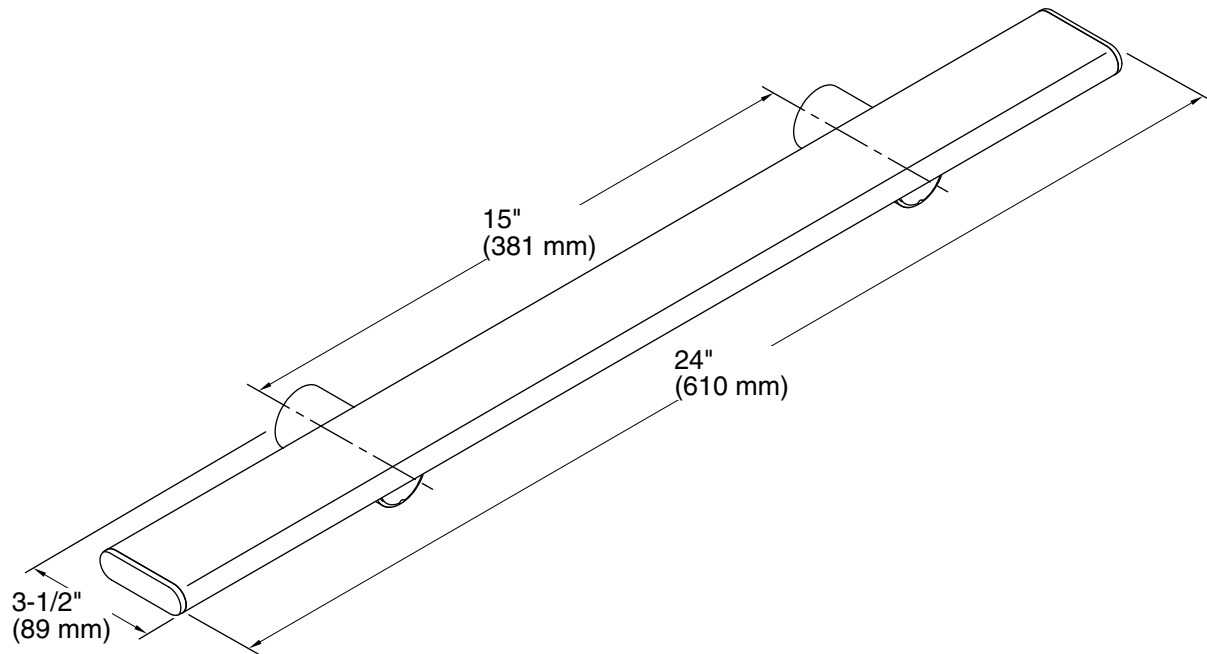

Features

- For use with KOHLER Choreograph wall panels.
- Provides a stable point of contact in the shower.
- Slim, flat profile doubles as shower storage space.
- Provides 300 lbs of support.
- Installation hardware included.
- Add optional K-97629 Teak Tray (sold separately) for dedicated product staging space on the barre.

Recommended Products/Accessories

K-97629 Teak Barre Shelf
K-23723 Faucet cleaner

Included Components

Additional Components:

Bracket(s)
End caps
Plugs
Screw(s)

Codes/Standards

ASTM F446

KOHLER® Choreograph Shower Walls and Accessories Limited Warranty

Technical Information

All product dimensions are nominal.

Installation Type: Wall-mount

Material: Anodized Aluminum

Notes

Install this product according to the installation guide.

Requires 2x4 backing to be installed.