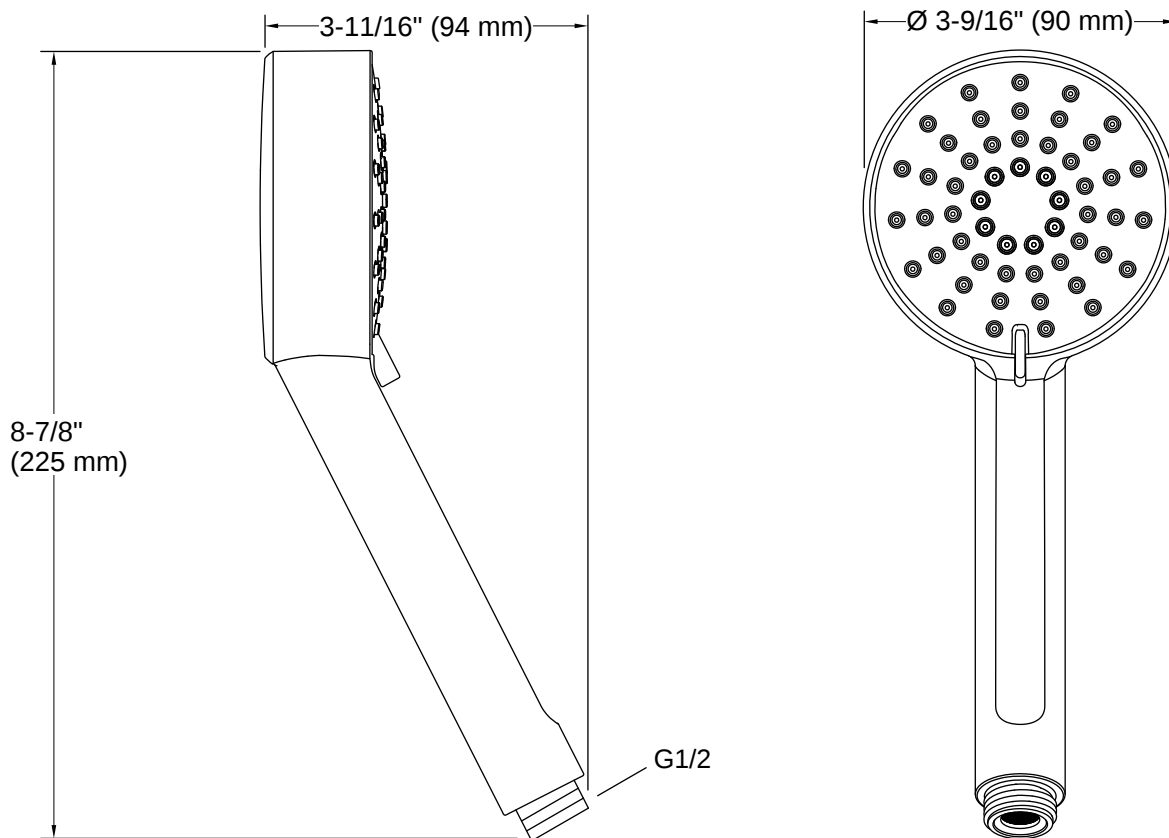

Installation

- Bracket or sidebar required for wall-mount installation
- Deck-mount holder required for deck-mount installation

Installation Notes

Install this product according to the installation instructions.

For use with automatic compensating valves rated at 2.5 gal/min (9.5 l/min) or less.