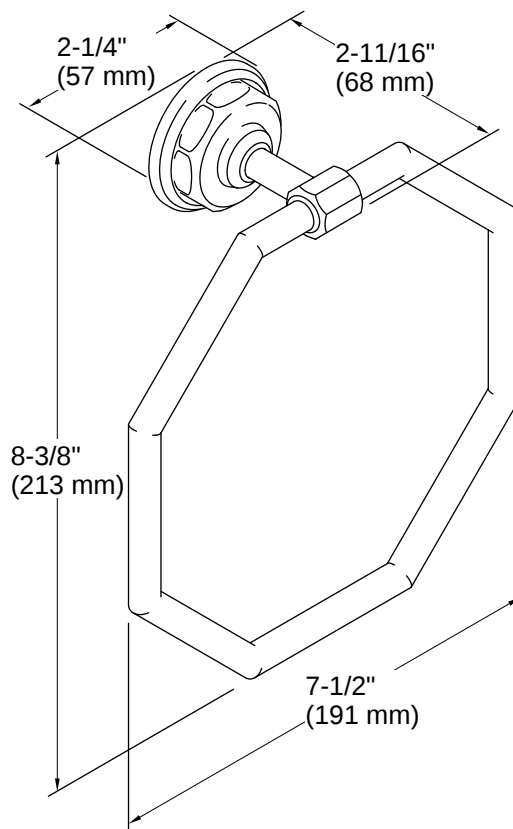

Installation

- Installation template and tools included

Installation Notes

Install this product according to the installation instructions.

CAUTION: Risk of personal injury. Do not install this product in any area where it is likely to be used inadvertently as a grab bar or support bar. This product is not designed or intended for use as a grab bar or support bar.