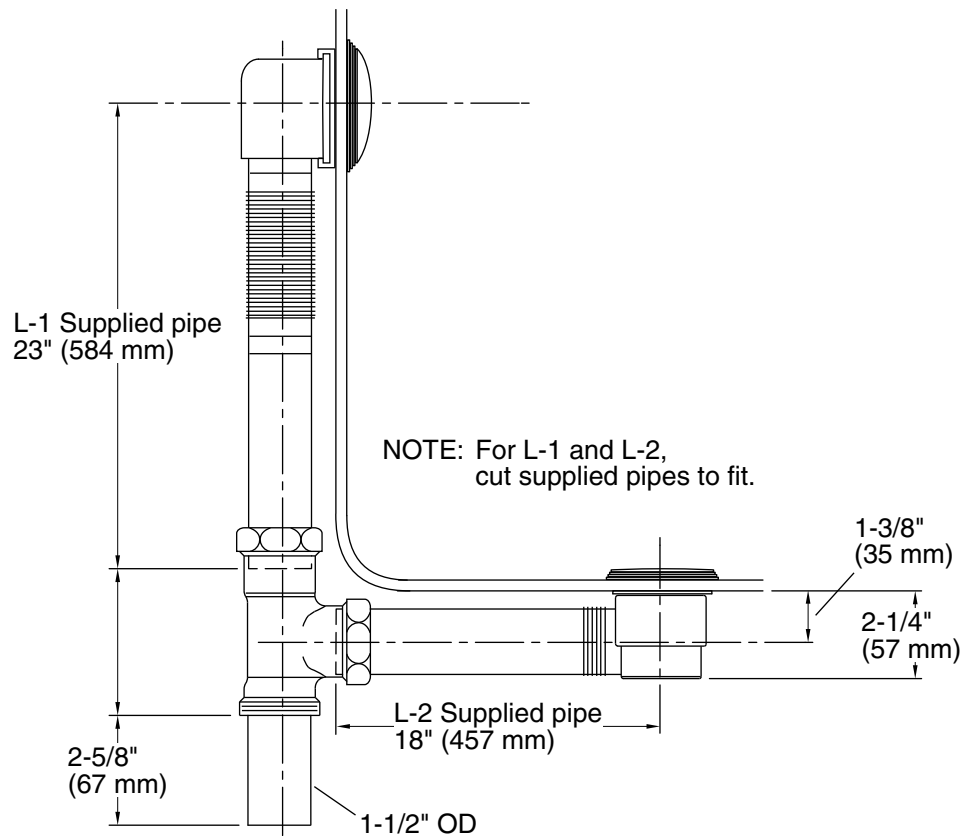

Features

- Toe-activated closing.
- Above- or through-floor installation.
- Flexible overflow joint conforms to various bath angles.
- Includes tee, drain ell, and overflow ell with attached 1-1/2" OD pipe.
- Toe-tap actuation means no internal linkages, reducing potential clogging through the overflow.
- Copper corrugated neck makes drain easy to install on any bath slope.
- For use with 20- to 26-inch deep baths.

Material

- Solid-brass construction for durability and reliability.
- KOHLER finishes resist corrosion and tarnishing.
- 17-gauge brass pipe.

Recommended Products/Accessories

K-23726 Drain treatment
K-23723 Faucet cleaner

Technical Information

All product dimensions are nominal.

Notes

Install this product according to the installation guide.