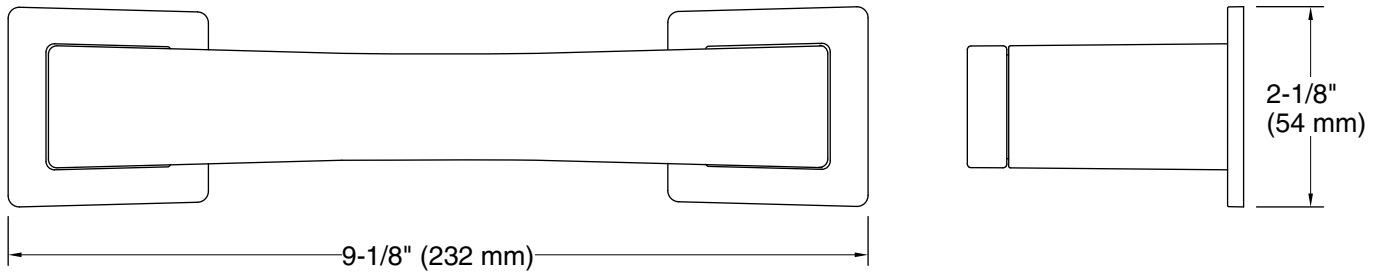

### Technical Information

All product dimensions are nominal.

Installation Type: Wall-mount

Material: Zinc