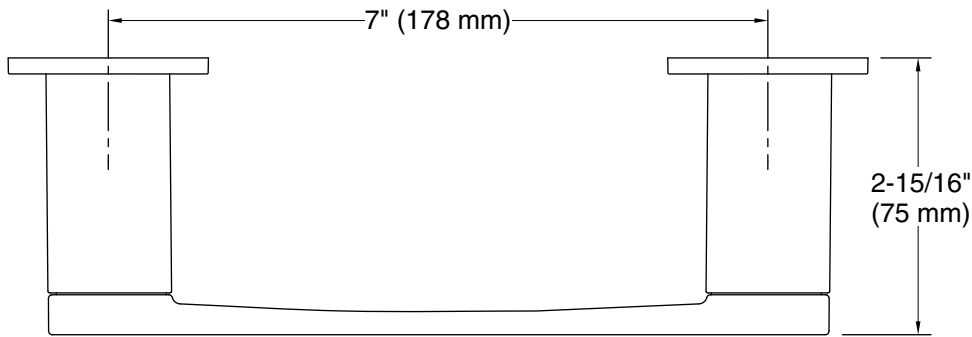

### Technical Information

All product dimensions are nominal.

Installation Type: Wall-mount

Material: Zinc