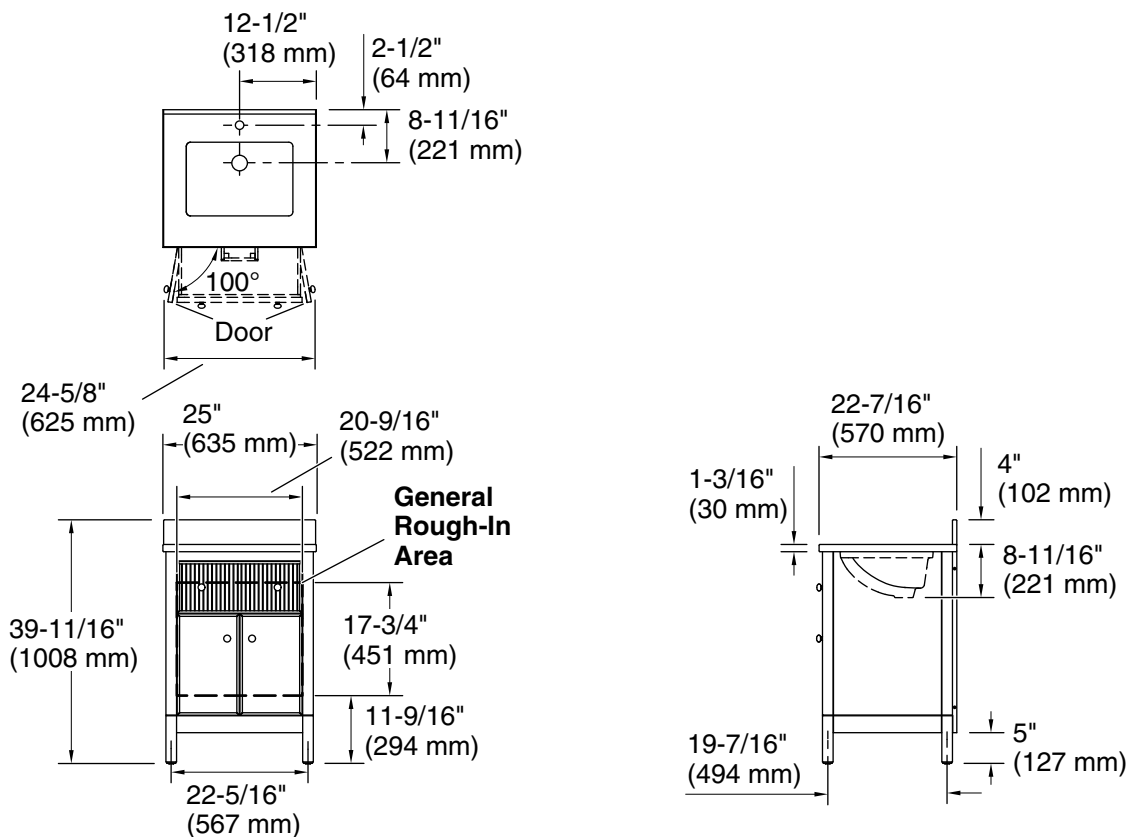

Technical Information

All product dimensions are nominal.

Notes

Install this product according to the installation instructions.

Select the type of fastener based upon the wall material. Two 250 lb (113.4 kg) minimum load bearing fasteners are recommended with a lag bolt of length to clear obstacles in the wall and 5/16" washers. Calculate the proper lag bolt length by adding the 1-1/2" (38 mm) backing material, plus the wallboard thickness, plus the back rail thickness.