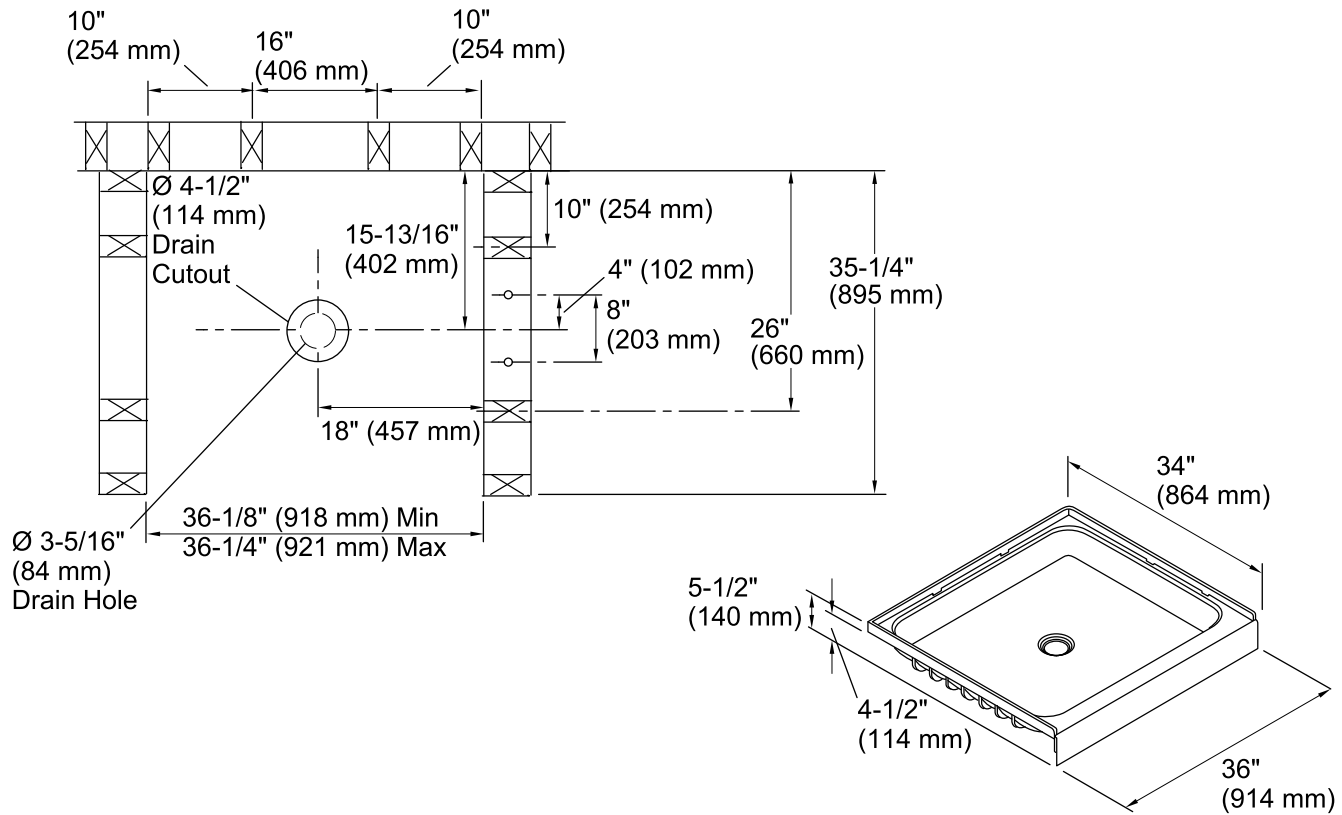

## 36" Shower Base

For the most current Specification Sheet, go to [www.sterlingplumbing.com](http://www.sterlingplumbing.com).

10-20-2016 05:22

**Technical Information**

All product dimensions are nominal.  
 Installation: 3-Wall Alcove  
 Drain location: Center  
 Minimum flat for door: 3" (76 mm)