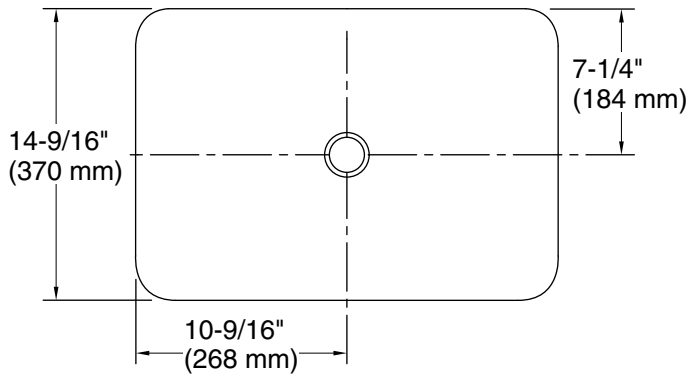

	0	White
---	---	-------

Dutchmaster Midnight Floral™ Carillon® Rectangle

Vessel bathroom sink
K-30334-DM2

Recommended ADA Installation

Standard Installation

Technical Information

All product dimensions are nominal.

Bowl configuration:	Single
Installation:	Drop-in
Bowl area (Only):	Length: 21-1/8" (536 mm) Width: 14-9/16" (370 mm) Bowl depth: 4-1/8" (105 mm) Water depth: 4-1/8" (105 mm)
Template:	1242828, required, included