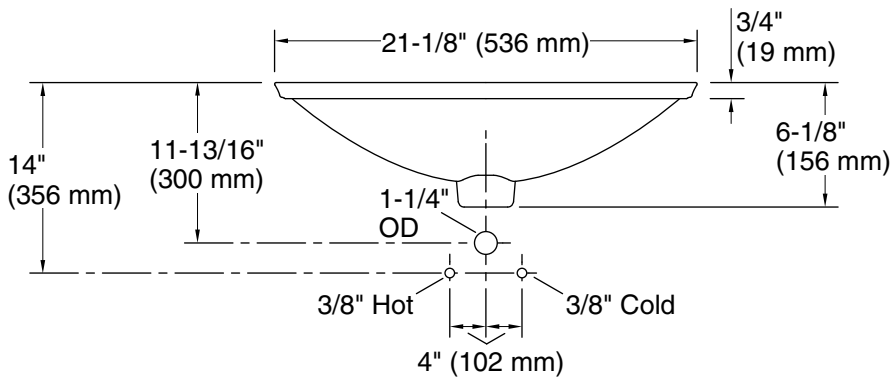

	0	White
---	---	-------

Dutchmaster Midnight Floral™ Carillon® Rectangle

Vessel bathroom sink
K-30334-DM2

Recommended ADA Installation

Standard Installation

Technical Information

All product dimensions are nominal.

Bowl configuration:	Single
Installation:	Drop-in
Bowl area (Only):	Length: 21-1/8" (536 mm) Width: 14-9/16" (370 mm) Bowl depth: 4-1/8" (105 mm) Water depth: 4-1/8" (105 mm)
Template:	1242828, required, included