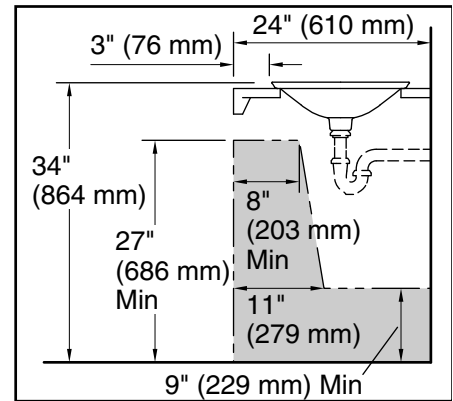

	0	White
---	---	-------

Dutchmaster Midnight Floral™ Carillon® Rectangle

Vessel bathroom sink
K-30334-DM2

Recommended ADA Installation

Standard Installation

Technical Information

All product dimensions are nominal.

Bowl configuration:	Single
Installation:	Drop-in
Bowl area (Only):	Length: 21-1/8" (536 mm) Width: 14-9/16" (370 mm) Bowl depth: 4-1/8" (105 mm) Water depth: 4-1/8" (105 mm)
Template:	1242828, required, included