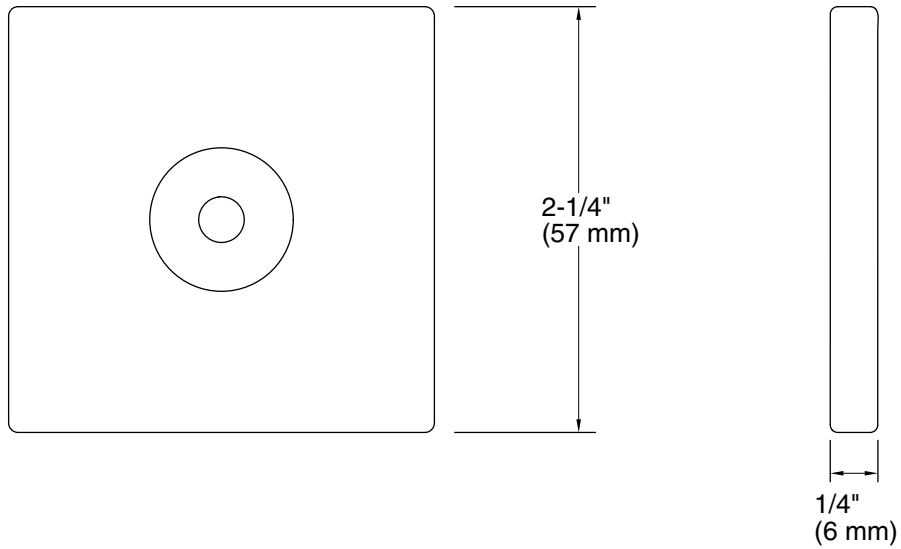

Technical Information

All product dimensions are nominal.

Spout:

Notes

Install this product according to the installation instructions.

ADA compliant when installed to the specific requirements of these regulations.