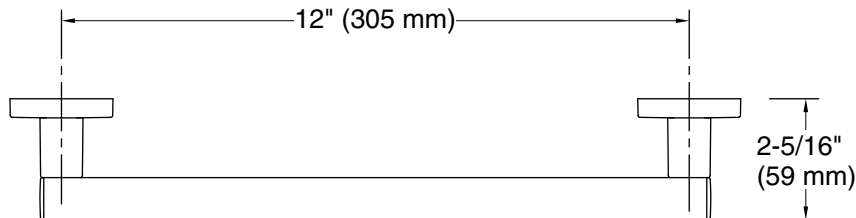

Features

- 12" (305 mm) bar
- Provides minimum 300 lb load capacity
- Coordinates with other products in the Square collection

Material

- Premium metal construction for durability and reliability
- KOHLER finishes resist corrosion and tarnishing

Technical Information

All product dimensions are nominal.

Installation Type: Wall-mount

Material: Zinc, Stainless Steel

Notes

Install this product according to the installation instructions.

WARNING: Risk of personal injury. The wall plates on the grab bar must be mounted to a brace between the wall studs. This will ensure that the weight of the user is adequately supported.