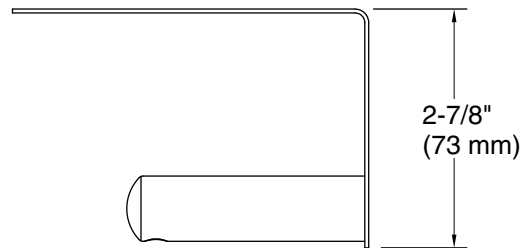

Technical Information

All product dimensions are nominal.

Material: Stainless Steel, Zinc

Notes

Install this product according to the installation instructions.