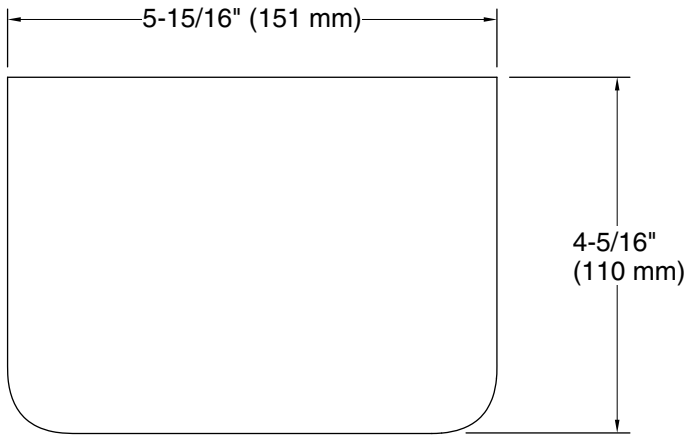

Technical Information

All product dimensions are nominal.

Material: Stainless Steel, Zinc

Notes

Install this product according to the installation instructions.