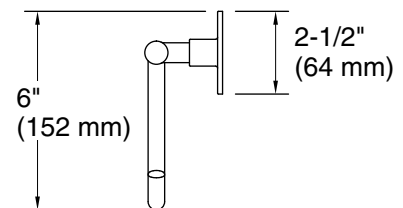

6-10-2024 22:46 - US

THE BOLD LOOK
OF **KOHLER**®

Technical Information

All product dimensions are nominal.

Material: Zinc, Stainless Steel

Notes

Install this product according to the installation instructions.