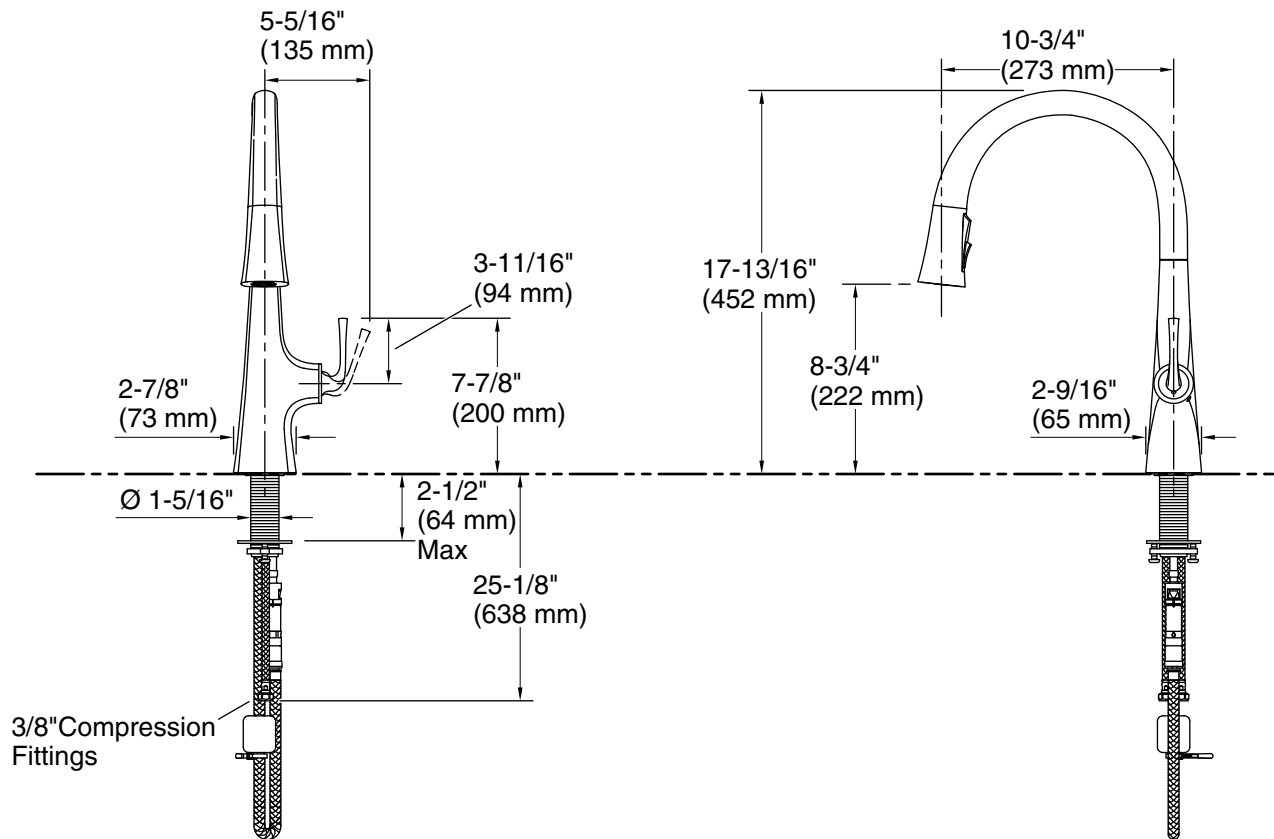

Adapters, Rough-in and Extension Kits

1012715 Range: 2-1/2" (64 mm) - 4-5/8" (118 mm)

Optional Products/Accessories

K-22071 Three-hole kitchen faucet escutcheon

ADA **CSA B651**

Codes/Standards

ASME A112.18.1/CSA B125.1
NSF/ANSI 61
NSF/ANSI 372
All applicable US Federal and State material regulations
DOE - Energy Policy Act 1992
California Energy Commission (CEC)
ADA
ICC/ANSI A117.1
CSA B651

Technical Information

All product dimensions are nominal.

Valve body: Plastic

Drain included: No

Spout:

Spout reach: 10-3/4" (273 mm)

Notes

Install this product according to the installation instructions.