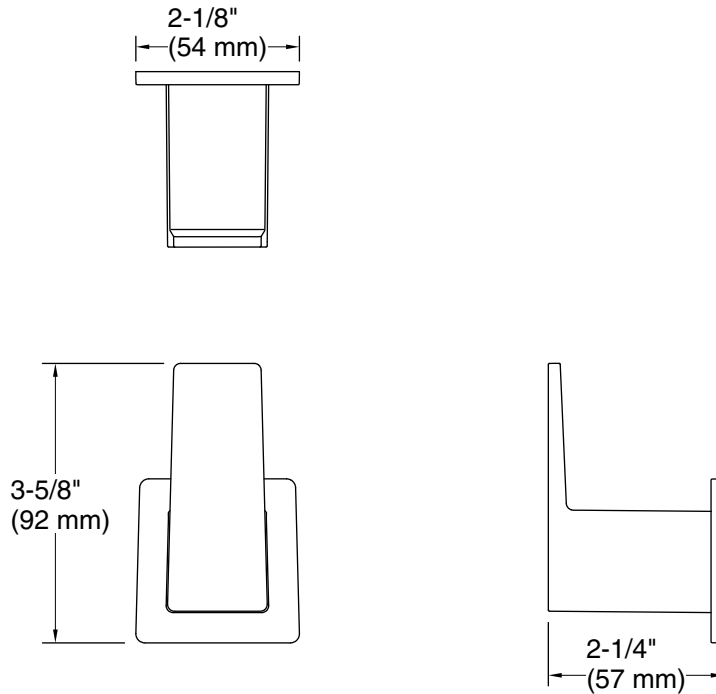

Technical Information

All product dimensions are nominal.

Material: Zinc

Notes

Install this product according to the installation instructions.

CAUTION: Risk of personal injury. Do not install these products in any area where they are likely to be used inadvertently as a grab bar or support bar. These products are not designed or intended for use as a grab bar or support bar.