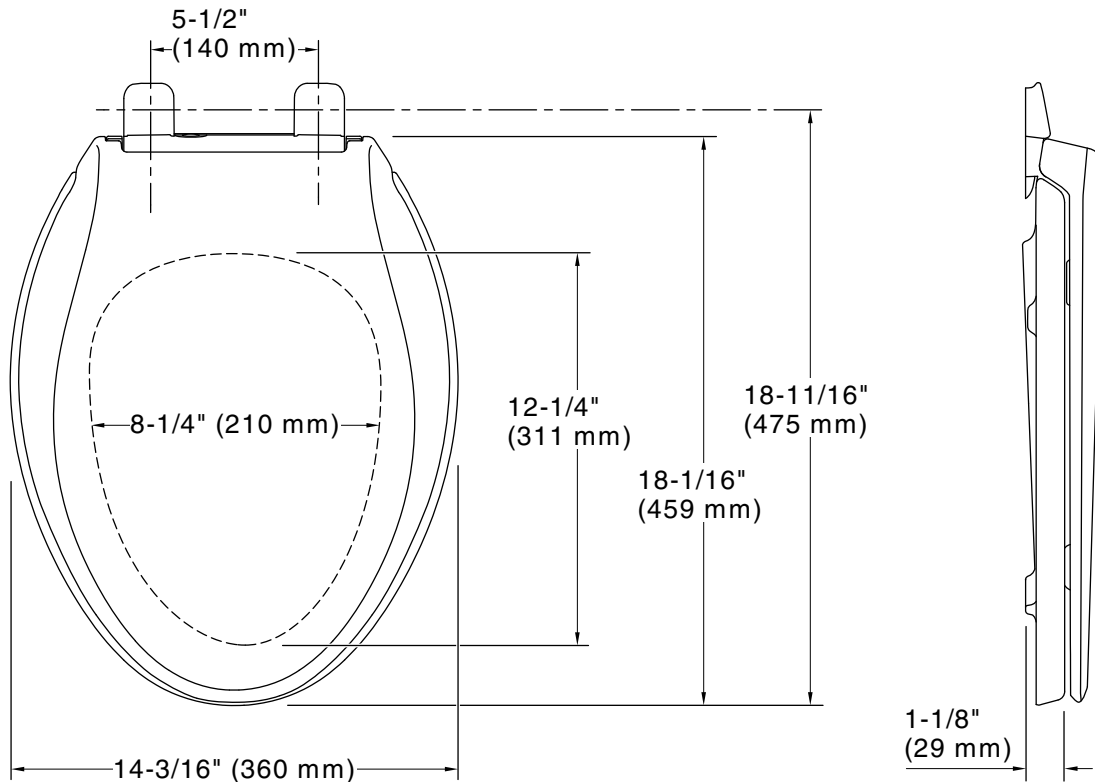

## Technical Information

All product dimensions are nominal.

Seat shape type: Elongated  
Seat front type: Closed-front  
Seat-mounting holes: 5-1/2" (140 mm)