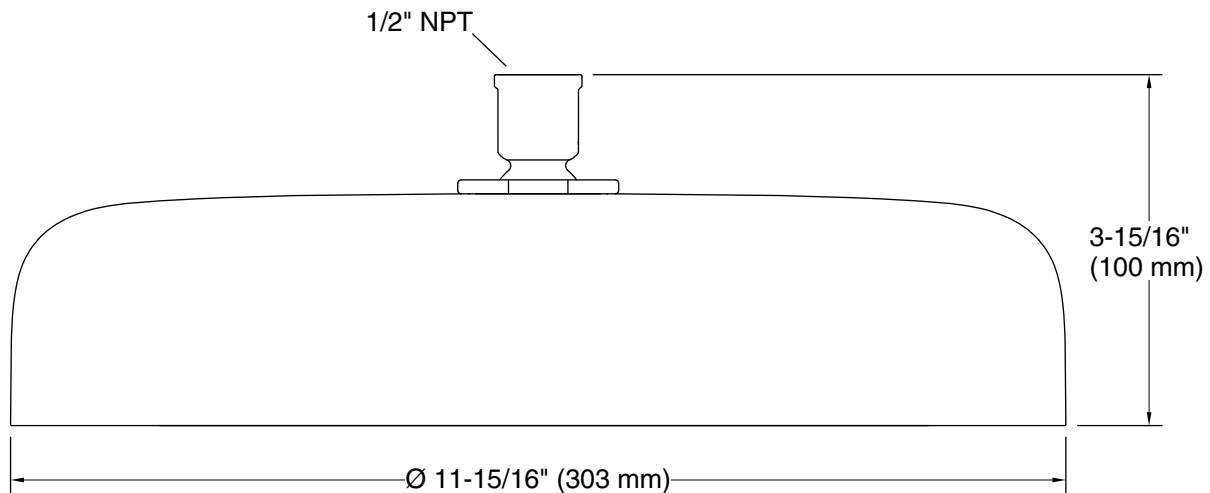

Technical Information

All product dimensions are nominal.

Showerhead/Body Spray:

Rated maximum flow: 2.5 gal/min (9.5 l/min)

Pressure: 80 psi (5.5 bar)