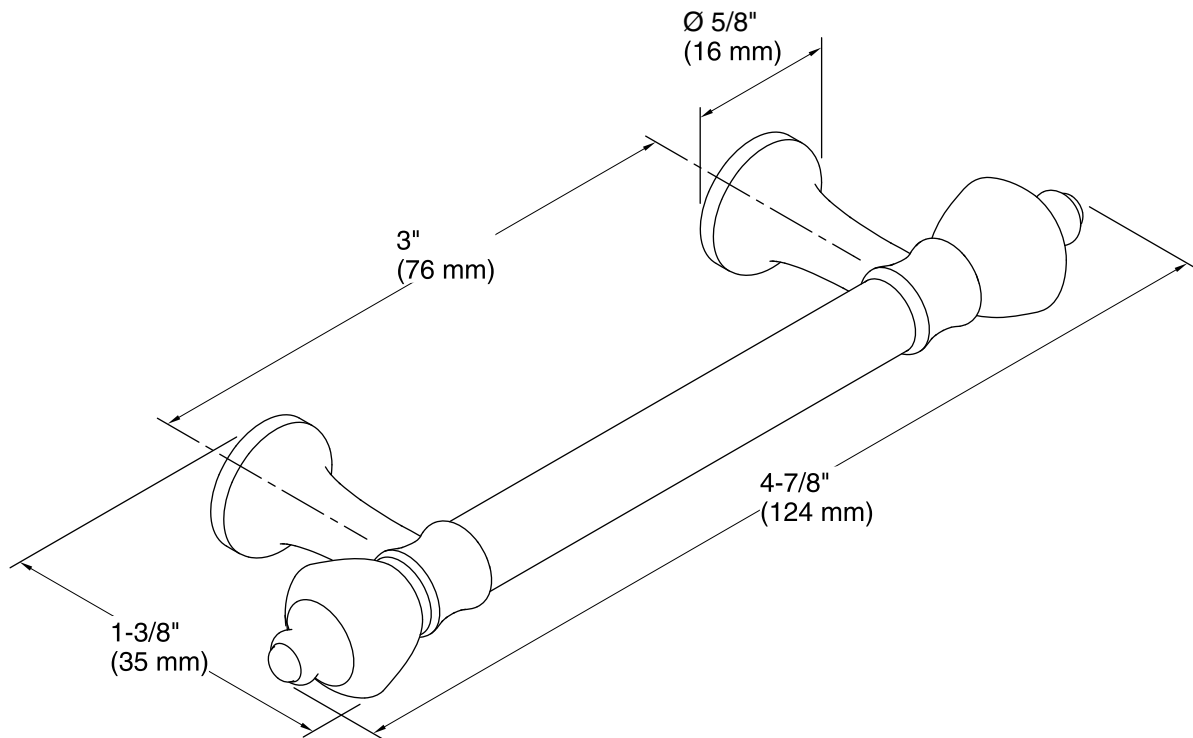

Color tiles intended for reference only.

Color	Code	Description
	CP	Polished Chrome
	BN	Vibrant® Brushed Nickel
	2BZ	Oil-Rubbed Bronze

Technical Information

All product dimensions are nominal.

Notes

Install this product in accordance with the installation instructions.