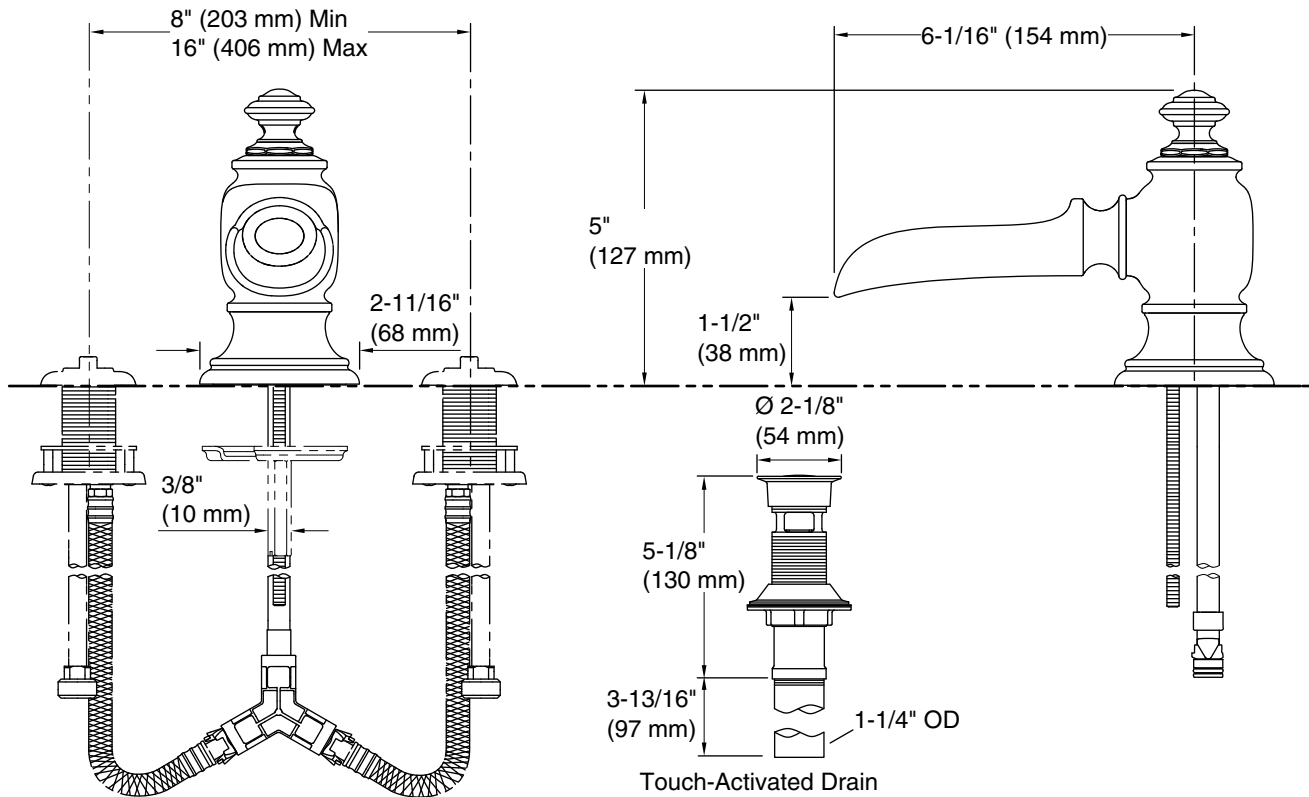

Features

- 6 1/16" spout reach.
- Includes open flume spout and metal touch-activated drain.
- Handles sold separately.
- Coordinate with Artifacts faucets, accessories, and showering components to complete your bathroom.

Technical Information

All product dimensions are nominal.

Faucet:

Flow rate: 1.2 gal/min (4.5 l/min)

Pressure: 60 psi (4.1 bar)

Drain included: Yes

Notes

Install this product according to the installation instructions.