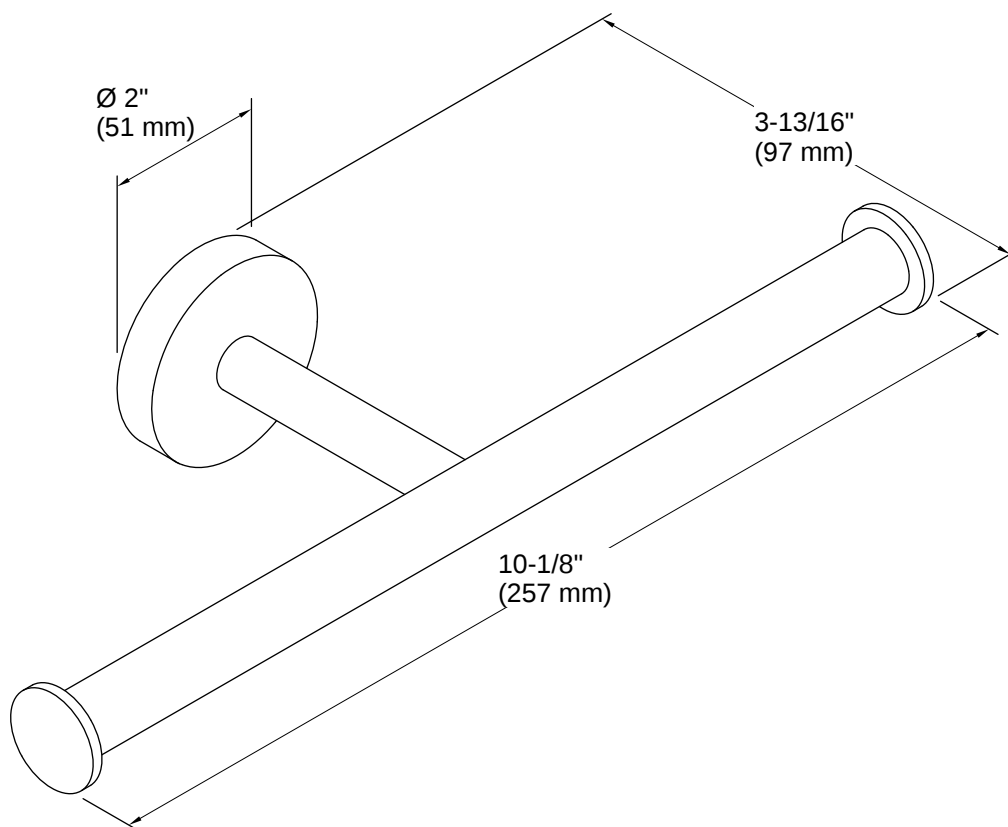

Installation

- Installation template and tools included

Installation Notes

Install this product according to the installation instructions.

CAUTION: Risk of personal injury. Do not install these products in any area where they are likely to be used inadvertently as a grab bar or support bar. These products are not designed or intended for use as a grab bar or support bar.