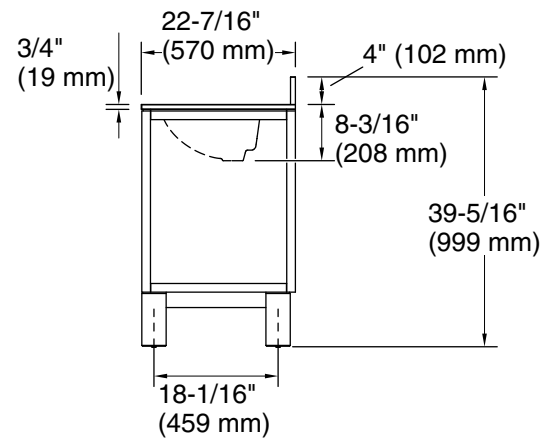

Technical Information

All product dimensions are nominal.

Lighting included: No

Notes

Install this product according to the installation instructions.