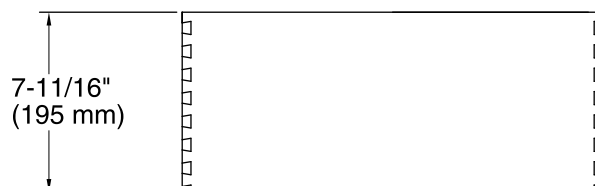

Features

- For use with K-99502 Jacquard™, K-99515 Damask™, and K-99528 Poplin™ vanities.
- Catalyzed conversion varnish provides a durable moisture-resistant finish.
- Full-extension 18" (457 mm) depth drawer with slow-close under-mount slides for smooth opening.
- Requires the K-99738 Appliance Tray.
- Can be paired with the K-99677 Adjustable Shelf or K-99678 Adjustable Shelf with Electrical Outlets.

Rollout drawer shall be 26-1/8" (664 mm) in width, 18" (457 mm) in depth, and 7-11/16" (195 mm) in height. Rollout drawer shall be made of solid wood and veneers. Rollout drawer shall be catalyzed conversion varnish finish. Rollout drawer shall be full-extension 18" (457 mm) depth drawer with slow-close under-mount slides. Rollout drawer shall be KOHLER Model K-99679-SH2.