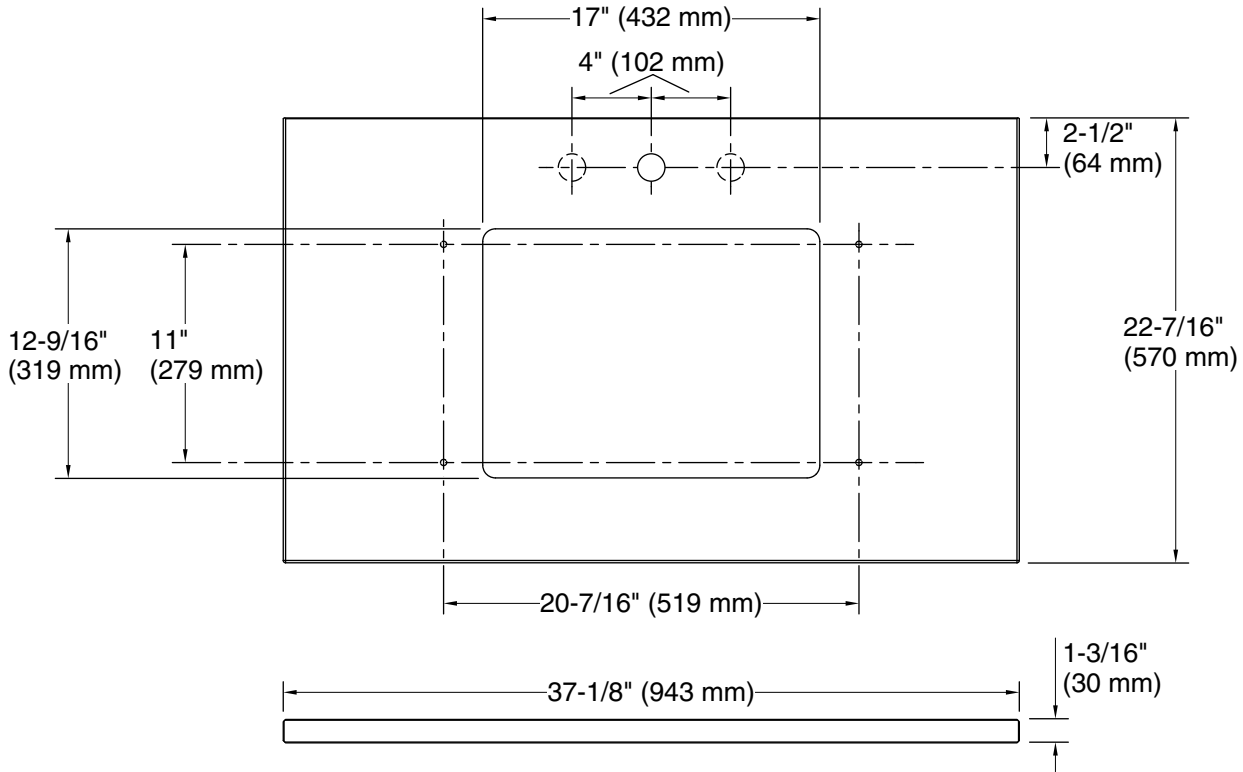

Technical Information

All product dimensions are nominal.

Installation: Vanity top/ITB

Number of deck 1

holes:

Notes

Install this product according to the installation instructions.