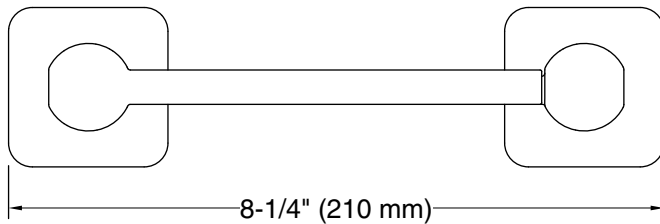

Features

- Pivoting holder makes changing toilet paper quick and simple
- Coordinates with other products in the Parallel collection

Material

- Premium metal construction for durability and reliability
- KOHLER® finishes resist corrosion and tarnishing

Color tiles intended for reference only.

Color	Code	Description
	CP	Polished Chrome
	BN	Vibrant™ Brushed Nickel
	BL	Matte Black
	2MB	Vibrant™ Brushed Moderne Brass

Technical Information

All product dimensions are nominal.