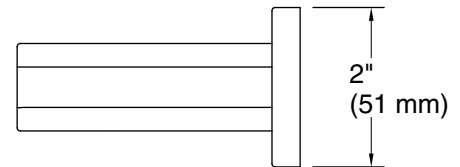

Color tiles intended for reference only.

Color	Code	Description
	CP	Polished Chrome
	BN	Vibrant™ Brushed Nickel
	BL	Matte Black
	2MB	Vibrant™ Brushed Moderne Brass

Technical Information

All product dimensions are nominal.