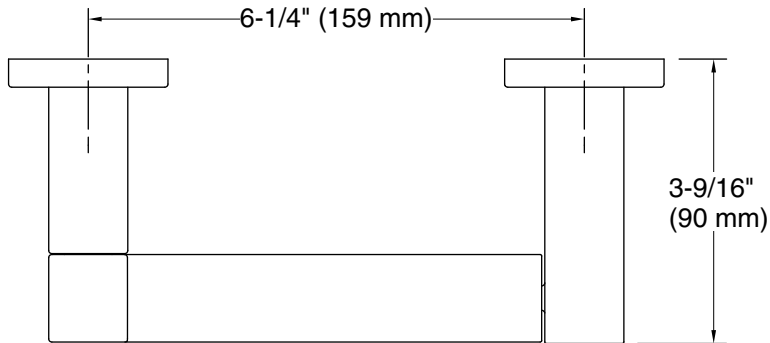

Color tiles intended for reference only.

Color	Code	Description
	CP	Polished Chrome
	BN	Vibrant™ Brushed Nickel
	BL	Matte Black
	2MB	Vibrant™ Brushed Moderne Brass

Technical Information

All product dimensions are nominal.