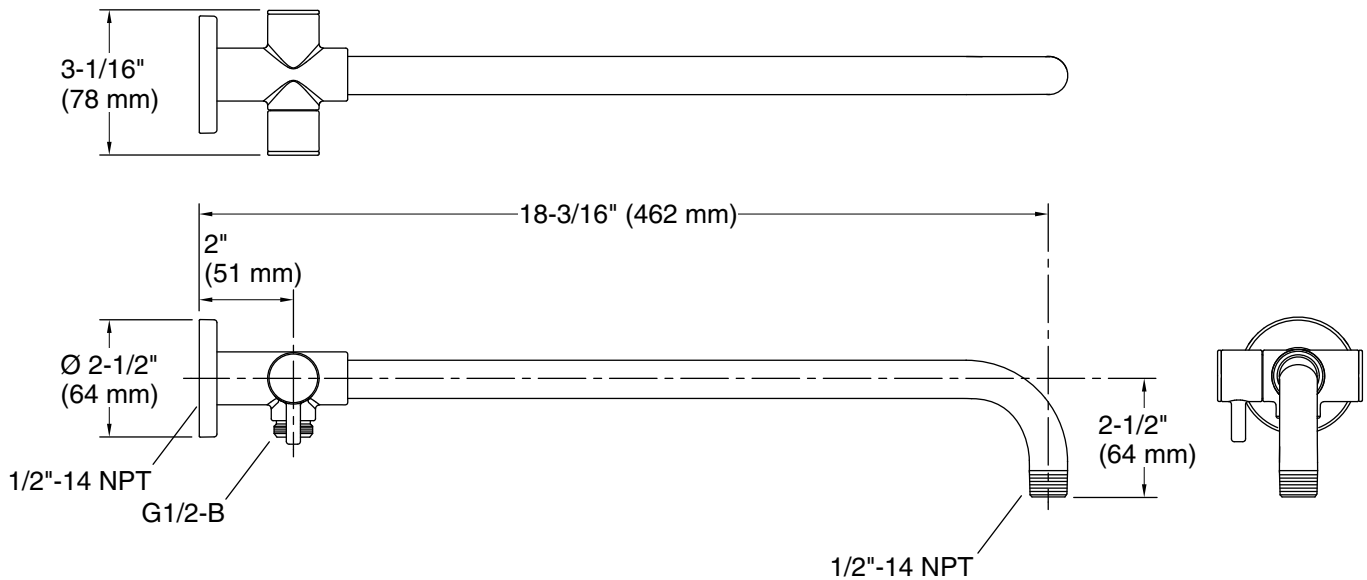

### Recommended Products/Accessories

- K-13696 Square 10" single-function rainhead, 2.5 gpm
- K-13696-G Square 10" single-function rainhead, 1.75 gpm
- K-13693 Traditional 10" single-function rainhead, 2.5 gpm
- K-13693-G Traditional 10" single-function rainhead, 1.75 gpm
- K-8593 72" Shower Hose
- K-30646 Showerhead filter
- K-30647 Showerhead replacement filter, two-pack
- K-76335 Shower Arm Trim, Square
- K-76334 Shower Arm Trim, Traditional

### Technical Information

All product dimensions are nominal.