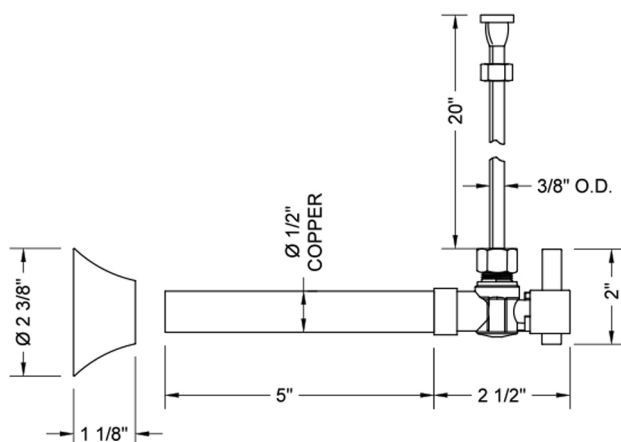

# Quarter Turn Angle Pattern 1/2" Copper (Sweat Fit) x 3/8" O.D. Toilet Supply Kit with Square Lever Handle, 20" Supply Tube, Escutcheon

**Model #: 629-6-72-**

### SPECIFICATION DRAWING:

COMPONENTS	
DESCRIPTION	QTY:
ANGLE VALVE - SQUARE LEVER HANDLE	1
20" X 3/8" O.D. SUPPLY TUBE	1
ESCUTCHEON	1
PLASTIC FILL VALVE COUPLING NUT	1