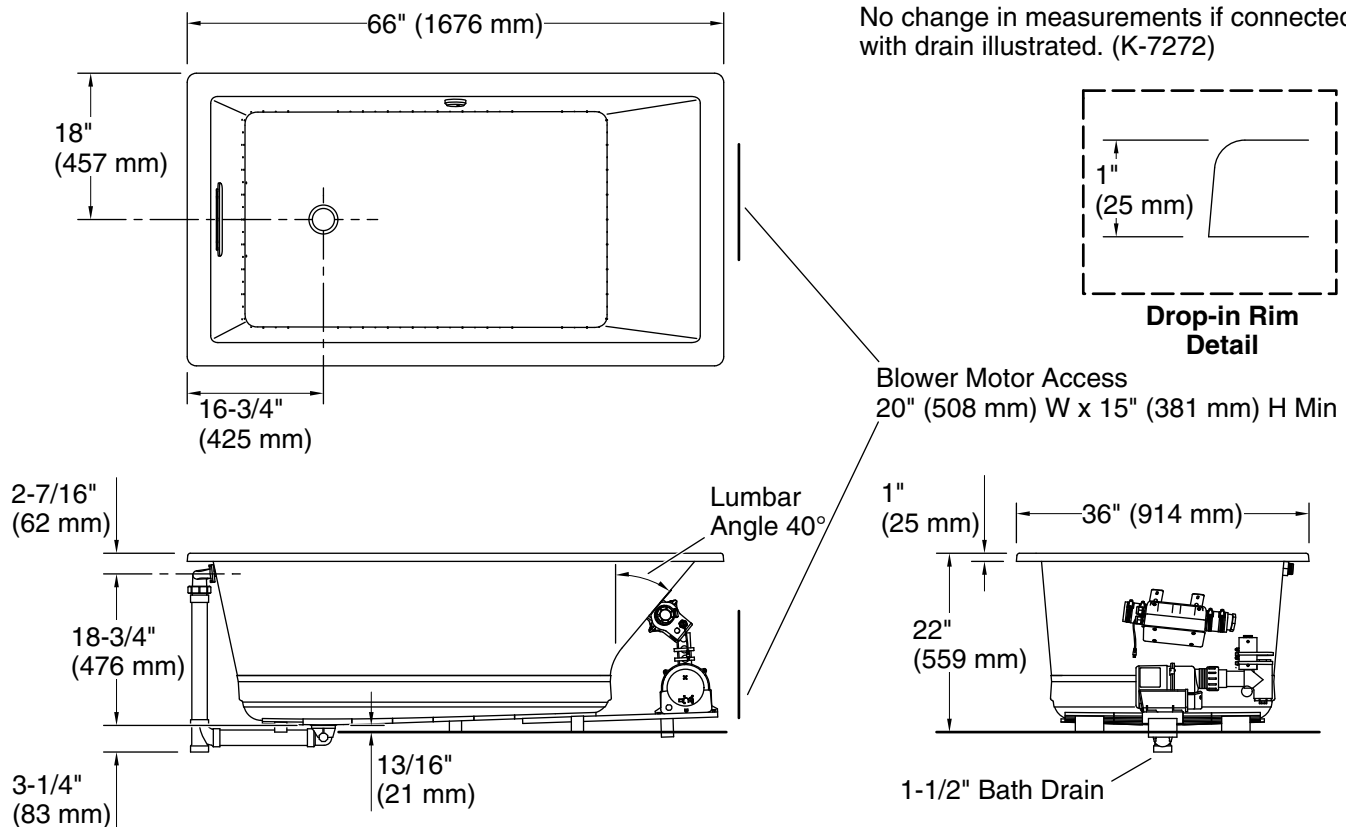

Required Electrical Service

Two dedicated circuits required, protected with Class A Ground-Fault Circuit-Interrupter (GFCI). Outside North America, this device may be known as a Residual Current Device (RCD).

Blower: 120 V, 15 A, 60 Hz
Air bath: 120 V, 15 A, 60 Hz

Technical Information

All product dimensions are nominal.

Installation: Drop-in, Undermount
Drain location: Reversible
Basin area, bottom: 44-1/2" x 26-1/2" (1130 mm x 673 mm)
Basin area, top: 60-1/4" x 30-1/4" (1530 mm x 768 mm)
Weight: 105 lbs (47.6 kg)
Minimum floor load: 60 lbs/ft² (292.9 kg/m²)
Water depth: 17-3/4" (451 mm)
Water capacity: 102 gal (386.1 L)
Cutout: Drop-in, 65" x 35" (1651 mm x 889 mm)
Electrical component rating:
Blower: 120 V, 10 A, 60 Hz
Air bath: 120 V, 5 A, 60 Hz

Notes

Measure your actual product for rough-in details.

Install this product according to the installation instructions.

The hot water supply should be 70% of the capacity of the bath or greater. Installations will vary.