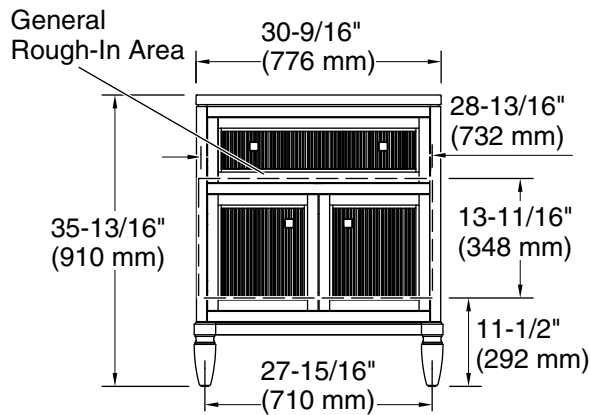

### Features

- One full-extension 12-3/4" (325 mm) drawer with soft-close side-mount slides
- Three-way adjustable slow-close door hinges for easy cabinet access
- 18" (457 mm) cabinet interior provides ample storage space
- Finish-matched cabinet interior offers generous clearance for plumbing
- Customize your storage with optional accessories such as floor liners, drawer organizers, and perfectly sized containers (sold separately)
- Coordinates with K-33542 upgraded hardware finishes, K-25815 quartz backsplash, and K-25819 quartz side splash (sold separately)

### Technical Information

All product dimensions are nominal.