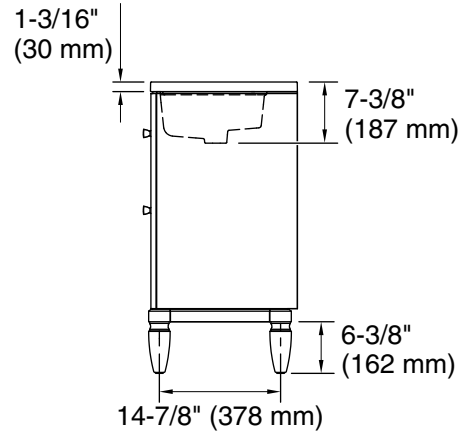

### Features

- One full-extension 12-3/4" (325 mm) drawer with soft-close side-mount slides
- Three-way adjustable slow-close door hinges for easy cabinet access
- 18" (457 mm) cabinet interior provides ample storage space
- Finish-matched cabinet interior offers generous clearance for plumbing
- Customize your storage with optional accessories such as floor liners, drawer organizers, and perfectly sized containers (sold separately)
- Coordinates with K-33542 upgraded hardware finishes, K-25815 quartz backsplash, and K-25819 quartz side splash (sold separately)

### Technical Information

All product dimensions are nominal.