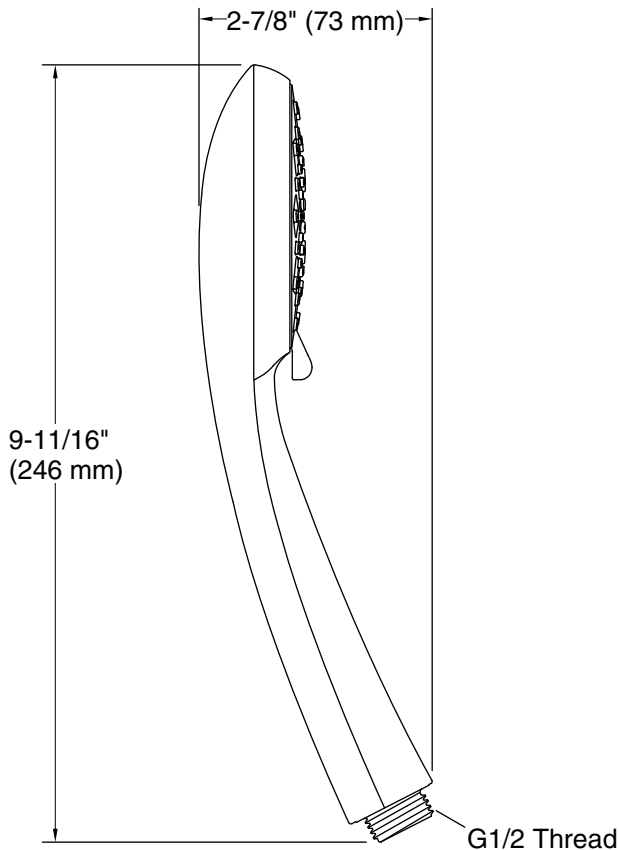

Technical Information

All product dimensions are nominal.

Drain included: No

Handshower:

Rated maximum flow: 1.75 gal/min (6.6 l/min)

Notes

Install this product according to the installation instructions.

Plumbing codes require approved backflow prevention devices to be installed in-line to handshower. Please consult with local plumbing officials.

Plumbing codes require an atmospheric vacuum breaker (such as Kohler Model K-9660) be installed in-line with handshower. Please consult with local plumbing officials.