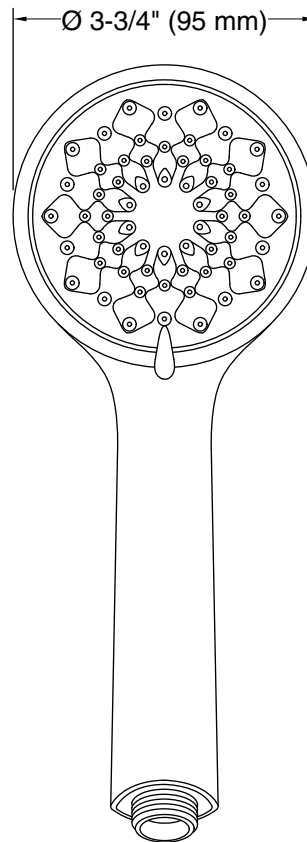

Technical Information

All product dimensions are nominal.

Drain included: No

Handshower:

Rated maximum flow: 1.75 gal/min (6.6 l/min)

Notes

Install this product according to the installation instructions.

Plumbing codes require approved backflow prevention devices to be installed in-line to handshower. Please consult with local plumbing officials.

Plumbing codes require an atmospheric vacuum breaker (such as Kohler Model K-9660) be installed in-line with handshower. Please consult with local plumbing officials.