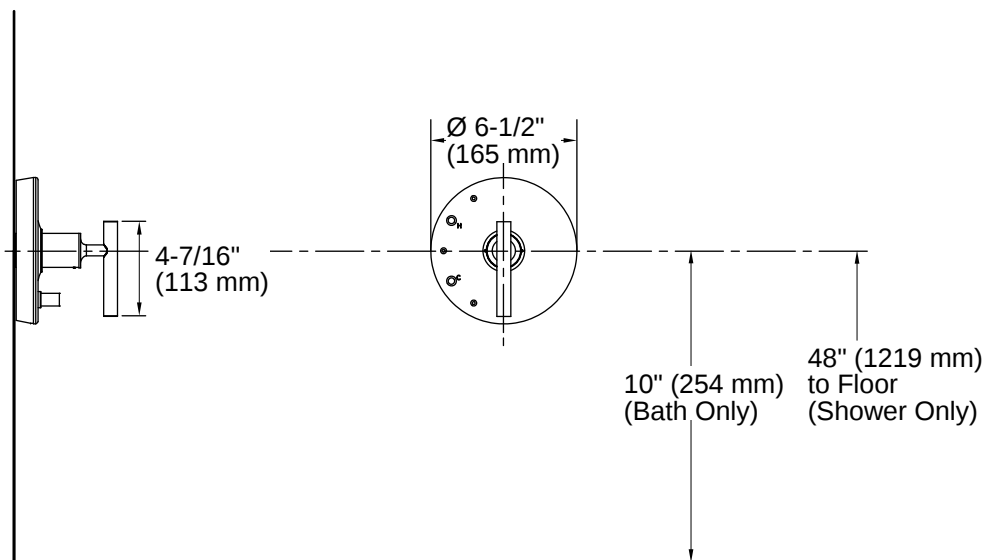

Installation Notes

Install this product according to the installation instructions.

Cap the shower outlet if deck-mount spout, diverter, or handshower is connected to the spout outlet.

ADA, OBC, CSA B651 compliant when installed to the specific requirements of these regulations.