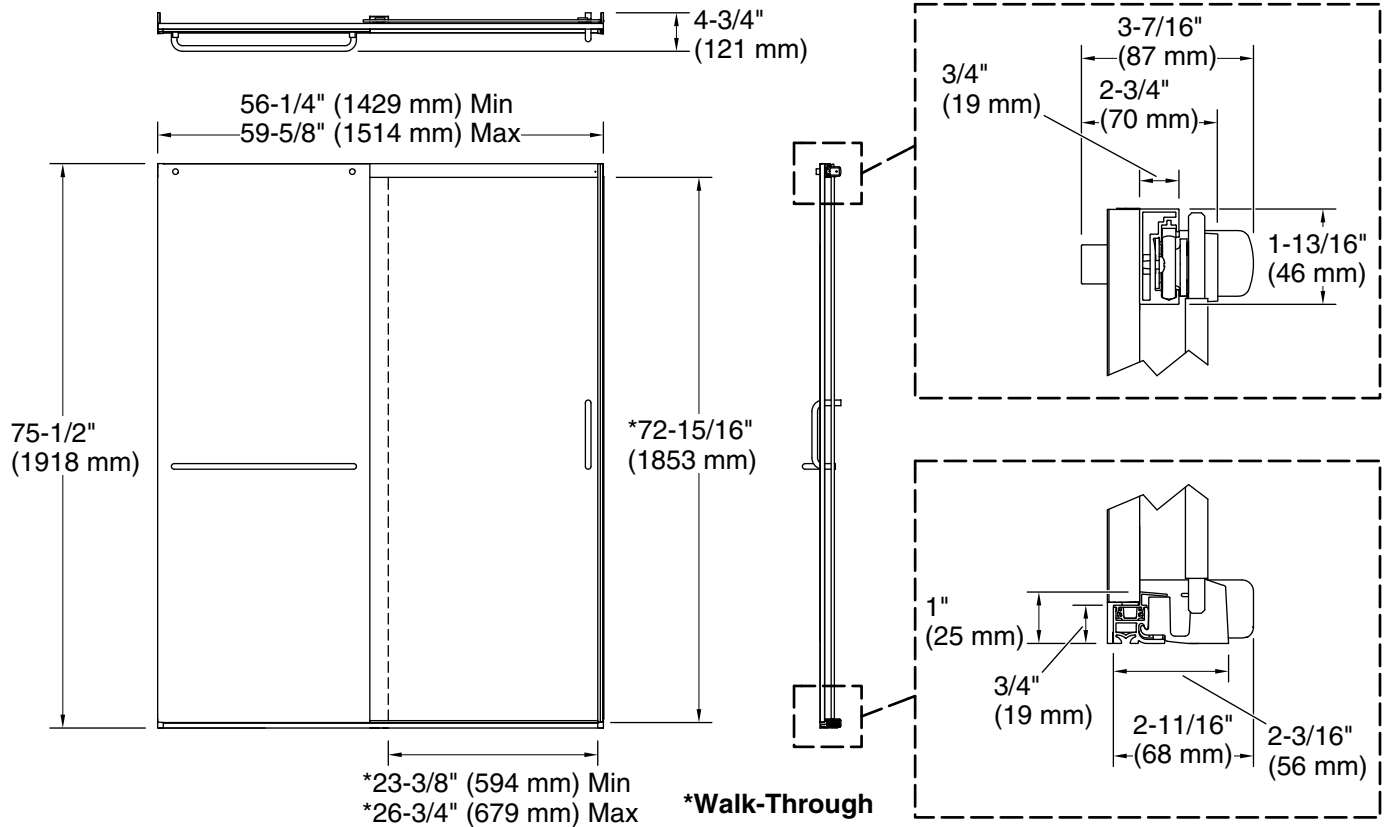

Features

- Frameless design emphasizes glass and creates a sleek, minimalist look.
- Vertical handle with inside knob on moving panel.
- Gently-curved towel bar provides integrated storage on fixed panel.
- Tempered glass ensures maximum safety and durability.
- CleanCoat® technology creates a protective barrier that repels water, prevents dirt and minerals from collecting, and makes it easier to remove hard water spots.
- Smooth, easy-to-clean wall jambs.
- Full-length moving panel seal provides excellent water containment.
- Coordinates with other items in the Elate collection.

Material

- Frameless, heavy 5/16" (8 mm) thick Crystal Clear tempered glass.
- Anodized aluminum prevents rust and corrosion.

Installation

- Fits opening widths 56-1/4" - 59-5/8" (1429 - 1514 mm).
- Shower door is 75-1/2" (1918 mm) tall, with a lofty 72-11/16" (1846 mm) minimum head clearance.
- 3-3/8" (86 mm) width adjustment.
- Out-of-plumb adjustability simplifies installation.
- Door can be installed to open to the left or right to suit your bathroom layout.
- For residential use only.
- Not for use in hospitality.

Color	Code	Description
	SH	Bright Silver
	MX	Matte Nickel
	BL	Matte Black

Available Glass Options

Code	Description
L	Crystal Clear

Technical Information

All product dimensions are nominal.

Installation type:	For shower base installation
Opening Width - Min:	56-1/4" (1429 mm)
Opening Width - Max:	59-5/8" (1514 mm)
Walk-through - Min:	23-3/8" (594 mm)
Walk-through - Max:	26-3/4" (679 mm)
Base-To-Wall Radius - Max:	1/2" (13 mm)
Glass thickness:	5/16" (8 mm)
Glass coating:	CleanCoat®

Notes

Install this product according to the installation instructions.

The vertical opening should be a minimum of 78-13/16" (2002 mm) to allow for installation clearance.