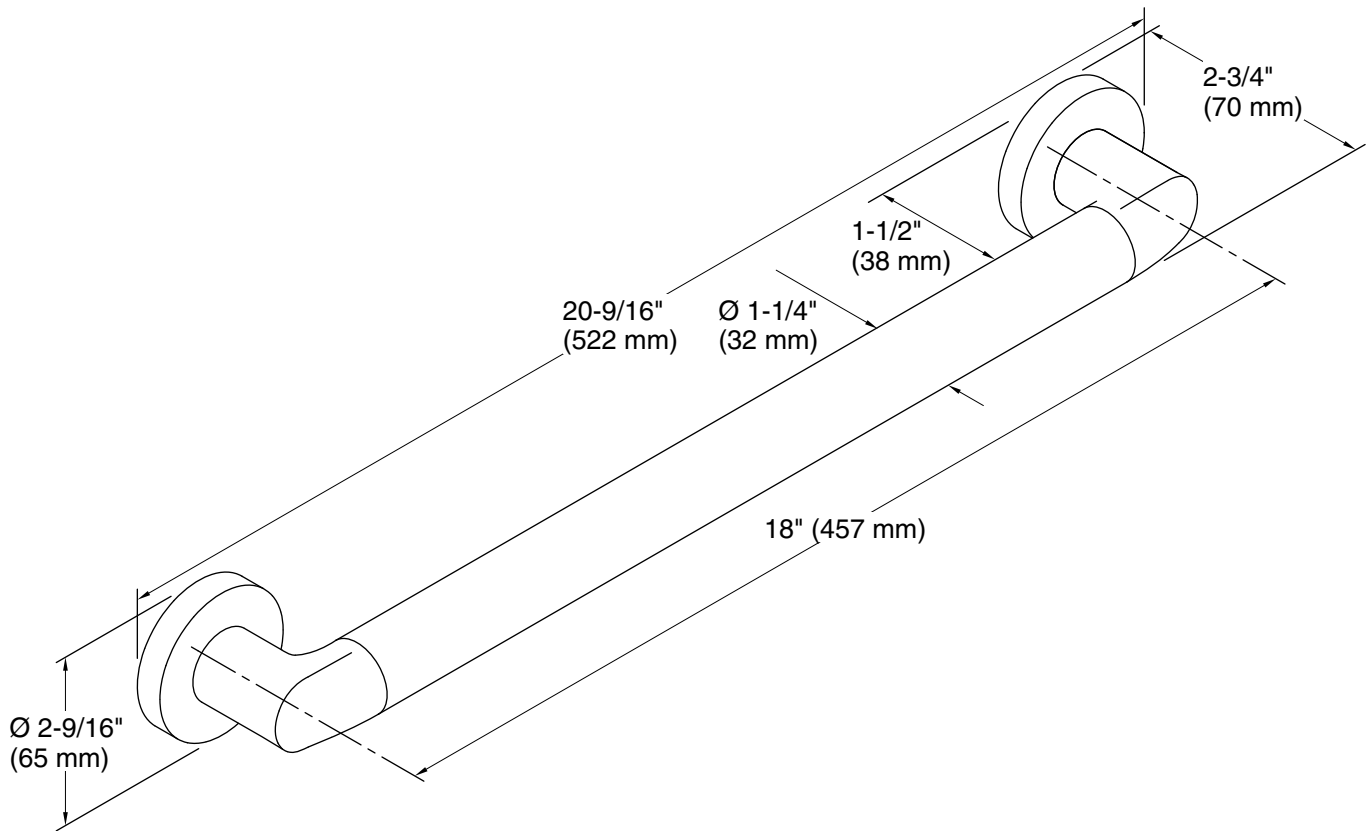

## Technical Information

All product dimensions are nominal.

Installation Type: Wall-mount

Material: Zinc, Stainless Steel