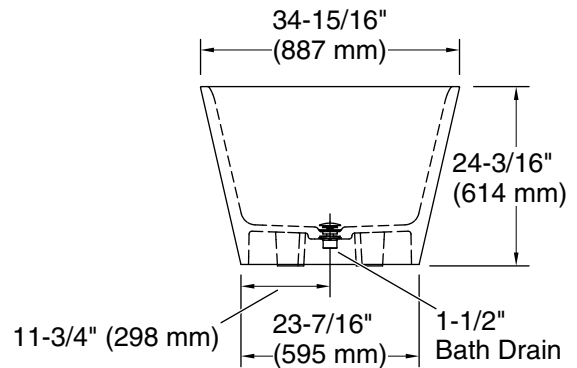

Brazn™
66" x 35" freestanding bath
K-21388

Features

- Freestanding design creates a striking focal point in your bathing area
- 18" (457 mm) depth offers a deep soaking experience
- Integral lumbar support
- Slotted overflow allows for deep soaking
- Center toe-tap drain color-matched to the bath

Material

- KOHLER Lithocast™

Installation

- Freestanding

Included Components

Additional Components:
1381626-0

Codes/Standards

CSA B45.5/IAPMO Z124
ASTM E162
ASTM E662

**KOHLER® Plastic Baths and Shower
Bases Lifetime Limited Warranty**

See website for detailed warranty information.

Technical Information

All product dimensions are nominal.

Installation:	Freestanding
Drain location:	Center
Weight:	312.4 lbs (141.7 kg)
Water depth:	18" (457 mm)
Water capacity:	82.22 gal (311.2 L)

Notes

Measure your actual product for rough-in details.

Install this product according to the installation instructions.

The hot water supply should be 70% of the capacity of the bath or greater. Installations will vary.