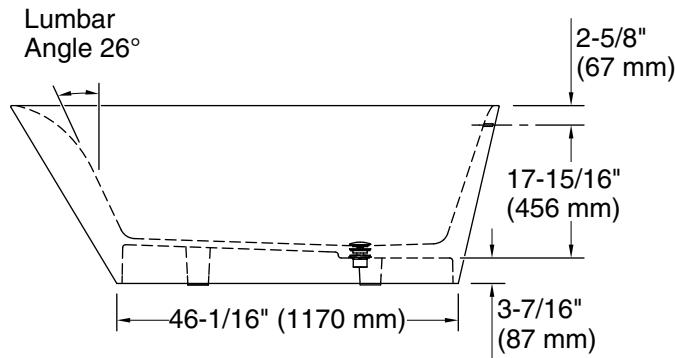

Brazn™
66" x 35" freestanding bath
K-21388

Features

- Freestanding design creates a striking focal point in your bathing area
- 18" (457 mm) depth offers a deep soaking experience
- Integral lumbar support
- Slotted overflow allows for deep soaking
- Center toe-tap drain color-matched to the bath

**KOHLER® Plastic Baths and Shower
Bases Lifetime Limited Warranty**

See website for detailed warranty information.

Technical Information

All product dimensions are nominal.

Installation:	Freestanding
Drain location:	Center
Weight:	312.4 lbs (141.7 kg)
Water depth:	18" (457 mm)
Water capacity:	82.22 gal (311.2 L)

Notes

Measure your actual product for rough-in details.

Install this product according to the installation instructions.

The hot water supply should be 70% of the capacity of the bath or greater. Installations will vary.