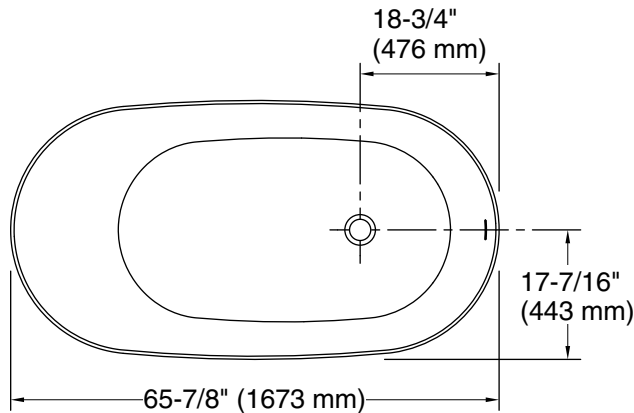

Brazn™
66" x 35" freestanding bath
K-21388

Features

- Freestanding design creates a striking focal point in your bathing area
- 18" (457 mm) depth offers a deep soaking experience
- Integral lumbar support
- Slotted overflow allows for deep soaking
- Center toe-tap drain color-matched to the bath

**KOHLER® Plastic Baths and Shower
Bases Lifetime Limited Warranty**

See website for detailed warranty information.

Technical Information

All product dimensions are nominal.

Installation:	Freestanding
Drain location:	Center
Weight:	312.4 lbs (141.7 kg)
Water depth:	18" (457 mm)
Water capacity:	82.22 gal (311.2 L)

Notes

Measure your actual product for rough-in details.

Install this product according to the installation instructions.

The hot water supply should be 70% of the capacity of the bath or greater. Installations will vary.