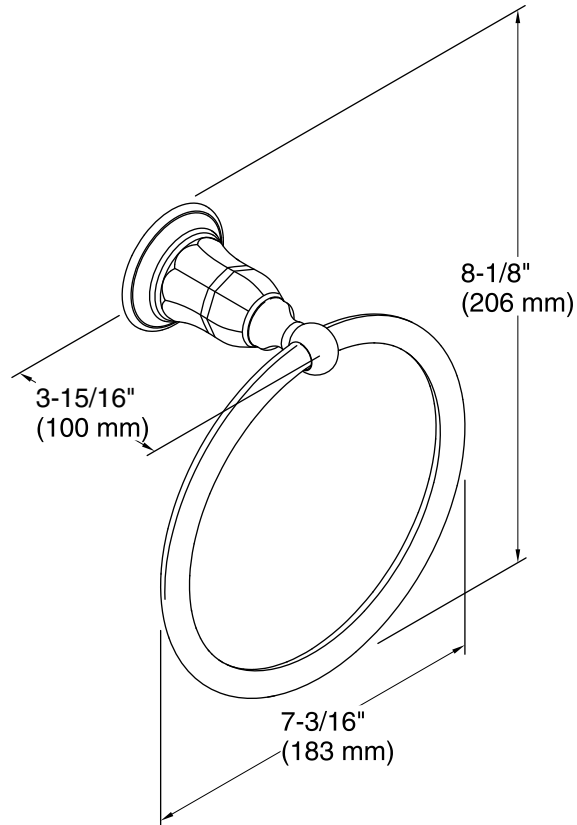

Color tiles intended for reference only.

Color	Code	Description
	CP	Polished Chrome
	BN	Vibrant® Brushed Nickel
	2BZ	Oil-Rubbed Bronze

Technical Information

All product dimensions are nominal.

Notes

Install this product according to the installation guide.