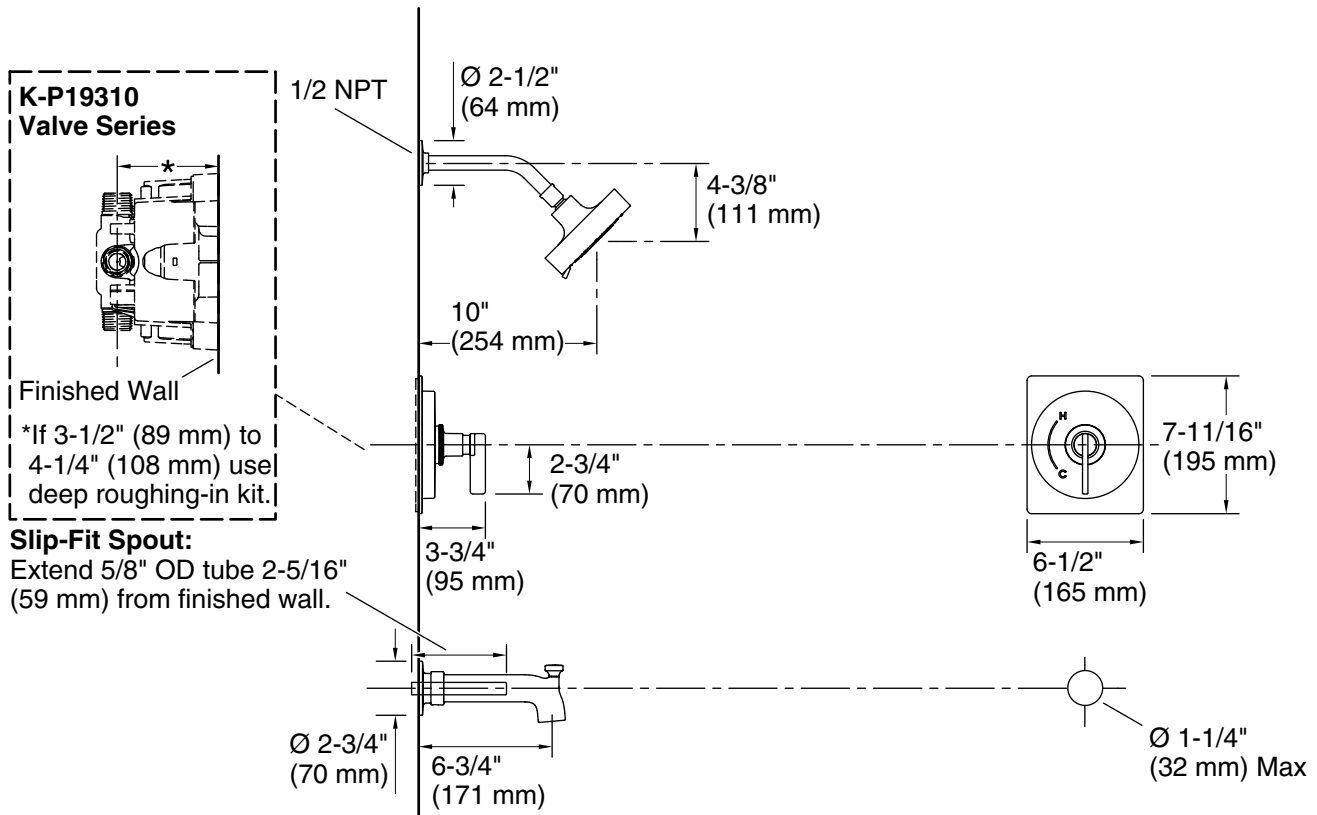

Features

- Designed in collaboration with Studio McGee
- Multifunction showerhead with advanced spray engine provides three experiences: full coverage, pulsating massage and silk spray
- 2.5 gpm (9.5 lpm) maximum flow rate
- A single handle controls both on/off activation and temperature setting
- MasterClean™ sprayface features an easy-to-clean surface that withstands mineral buildup and maximizes spray performance
- 6-3/4" (171 mm) diverter bath spout with slip-fit connection
- Includes shower arm and flange
- Coordinates with other products in the Castia collection
- Requires valve (sold separately)

Technical Information

All product dimensions are nominal.

Drain included: No

Spout:

Spout reach: 6-3/4" (172 mm)

Showerhead/Body Spray:

Rated maximum flow: 2.5 gal/min (9.5 l/min)

Pressure: 60 psi (4.1 bar)