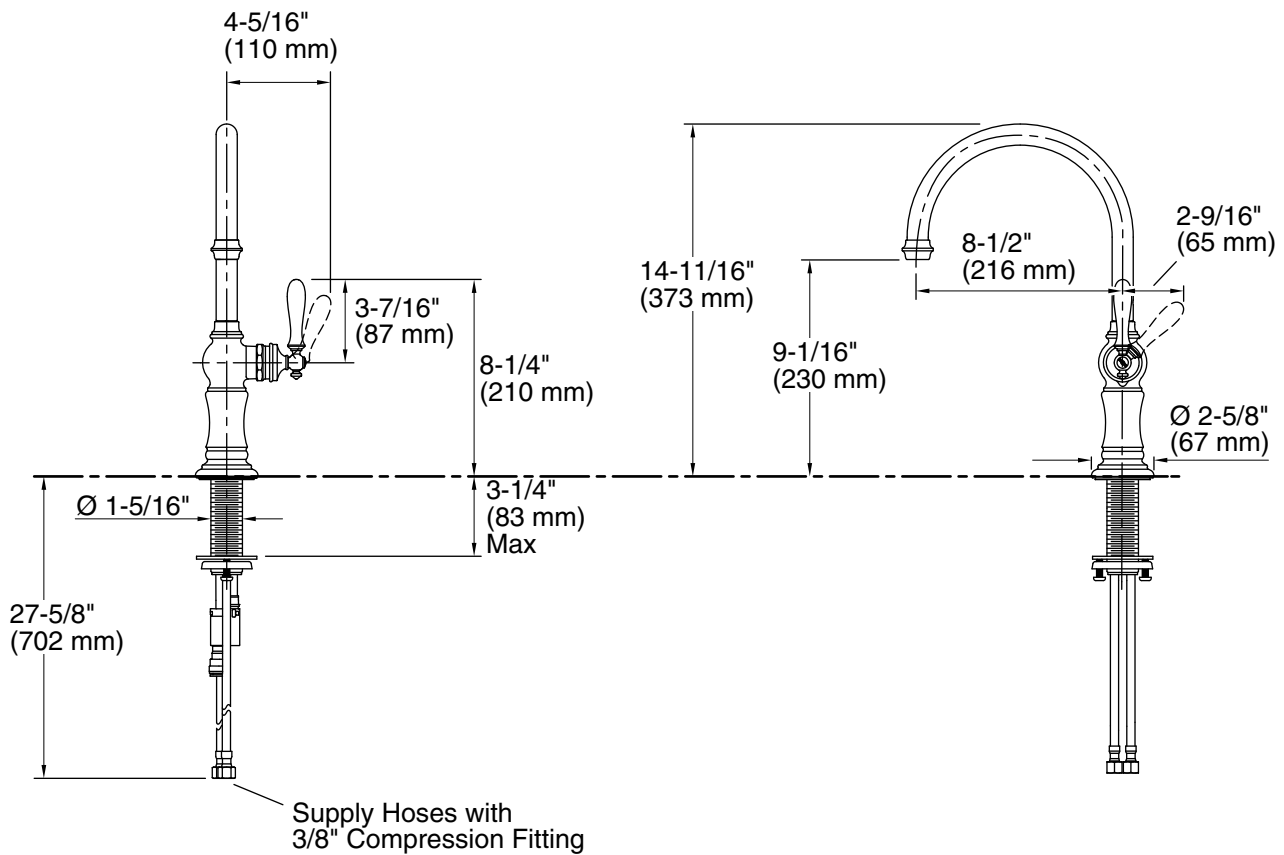

Features

- High-arch spout with 360° spout rotation offers superior clearance for filling pots and cleaning
- KOHLER® ceramic disc valves exceed industry longevity standards for a lifetime of durable performance
- Single lever handle is simple to use and makes adjusting water temperature easy
- Temperature memory allows faucet to be turned on and off at the temperature set during prior usage
- Available with 8-1/2" (216 mm) swing spout reach
- 1.5 gpm (5.7 lpm) maximum flow rate at 60 psi (4.14 bar)

Installation

- Single-hole installation (three-hole escutcheon sold separately)
- Flexible connections for easy installation

Adapters, Rough-in and Extension Kits

1012715 Range: 3-1/4" (83 mm) - 5-3/8" (137 mm)

Technical Information

All product dimensions are nominal.

Spout:

Spout reach: 8-1/2" (216 mm)

Notes

Install this product according to the installation guide.

ADA, CSA B651 compliant when installed to the specific requirements of these regulations.