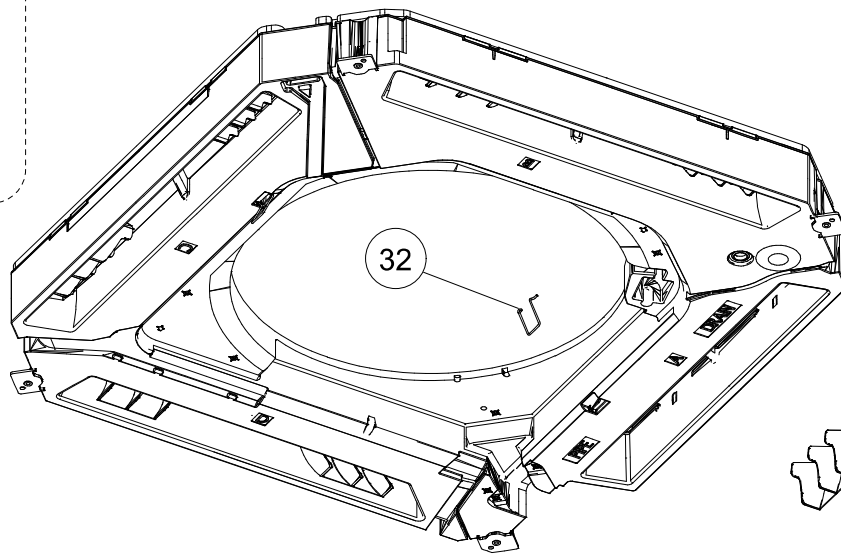

INDOOR UNIT
AUU18RGLX
AUU24RGLX
AUU30RGLX
AUU36RGLX
AUU42RGLX
AUU48RGLX

39

31

33

34

32

36

35

37

38

Ref.	Description	Part number
31	Drain cap	9375502010
32	Panel hook	9375671013
33	Vane L	9381745012
34	Vane R	9381744008
35	Drain pump sub assy	9381793006
36	Drain port sub assy	9381788002
37	Drain hose	9379665032
38	Hose band	9379757010
39	Float switch sub assy	9381794003