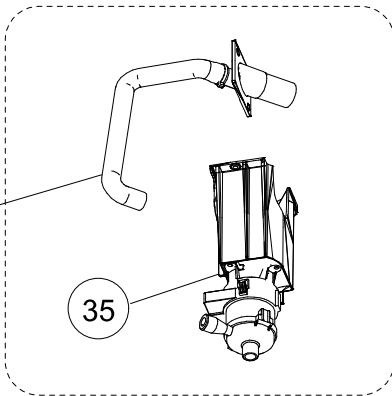

36

35

37

38

Ref.	Description	Part number
31	Drain cap	9375502010
32	Panel hook	9375671013
33	Vane L	9381745012
34	Vane R	9381744008
35	Drain pump sub assy	9381793006
36	Drain port sub assy	9381788002
37	Drain hose	9379665032
38	Hose band	9379757010
39	Float switch sub assy	9381794003