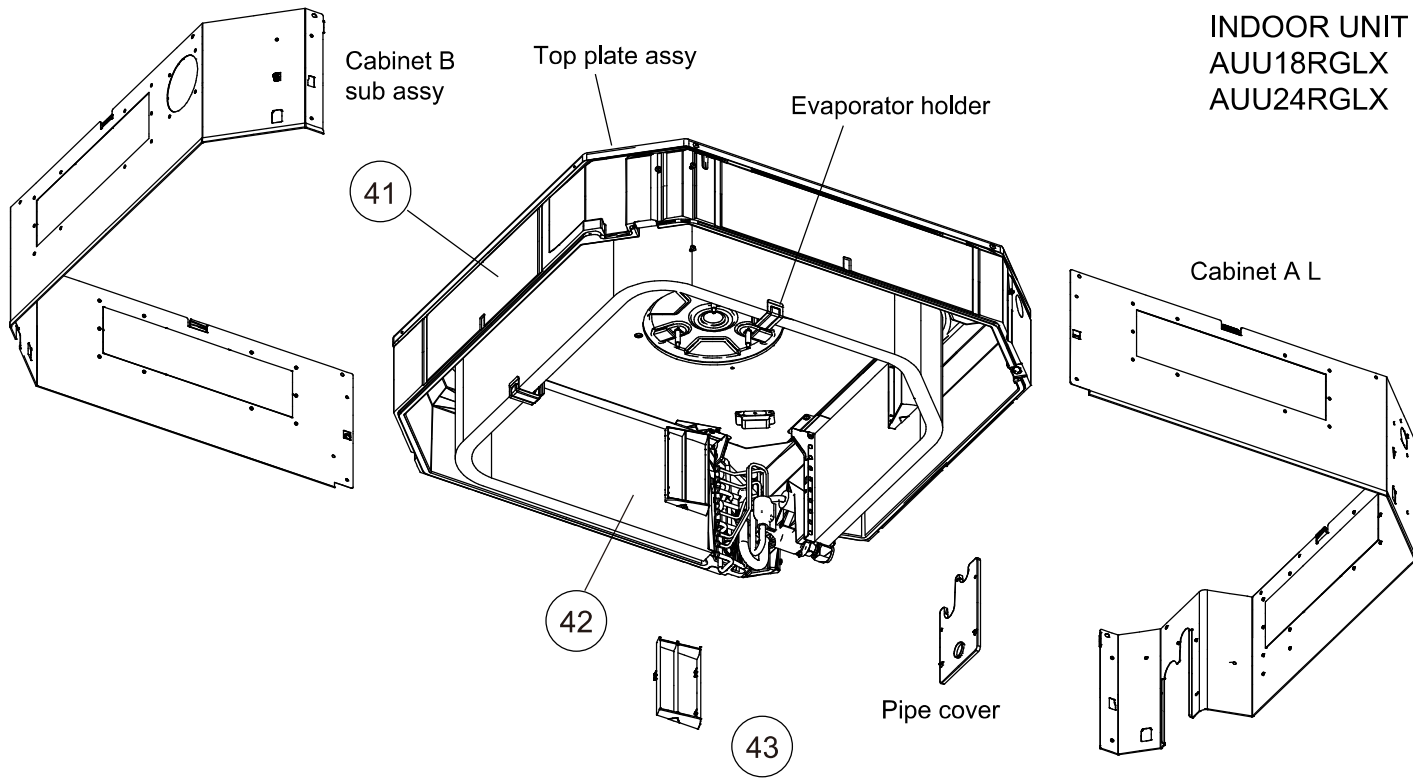

INDOOR UNIT
 AUU18RGLX
 AUU24RGLX
 AUU30RGLX
 AUU36RGLX
 AUU42RGLX
 AUU48RGLX

39

31

33

34

32

36

35

37

38

Ref.	Description	Part number
31	Drain cap	9375502010
32	Panel hook	9375671013
33	Vane L	9381745012
34	Vane R	9381744008
35	Drain pump sub assy	9381793006
36	Drain port sub assy	9381788002
37	Drain hose	9379665032
38	Hose band	9379757010
39	Float switch sub assy	9381794003