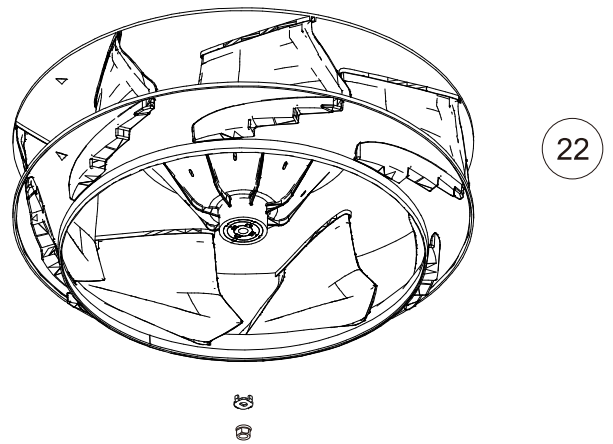

PARTS

INDOOR UNIT
AUU18RGLX
AUU24RGLX

INDOOR UNIT
AUU30RGLX
AUU36RGLX
AUU42RGLX
AUU48RGLX

INDOOR UNIT
 AUU18RGLX
 AUU24RGLX
 AUU30RGLX
 AUU36RGLX
 AUU42RGLX
 AUU48RGLX

Ref.	Description	Part number
1	Cable guide	9381376018
2	Room thermistor holder	9381348008
3	Room thermistor	9900822002
4	Pipe thermistor	9900347024
5	Main PCB (18 model)	9710995538
5	Main PCB (24 model)	9710995545
5	Main PCB (30 model)	9710995552
5	Main PCB (36 model)	9710995569
5	Main PCB (42 model)	9710995583

Ref.	Description	Part number
5	Main PCB (48 model)	9710995576
6	Power supply PCB	9710022005
7	PCB (Non-polar 2-wire)	9710019005
8	Remote terminal 5P	9900896003
9	Power terminal 3P	9900720032
10	Main PCB holder	9381350018
11	Power PCB holder	9381349005

INDOOR UNIT
 AUU18RGLX
 AUU24RGLX
 AUU30RGLX
 AUU36RGLX
 AUU42RGLX
 AUU48RGLX

Ref.	Description	Part number
21	Bell-mouth L (18 and 24 model)	9381484010
21	Bell-mouth H (30, 36, 42, and 48 model)	9381345014
22	Turbo fan assy	9381303007
23	Turbo fan washer	9378394018
24	Nut	9356998009
25	DC fan motor	9603443009
26	Special nut	9378388017
27	Motor wire holder	9381351008
28	Drain pan sub assy	9381789009

37

38

Ref.	Description	Part number
31	Drain cap	9375502010
32	Panel hook	9375671013
33	Vane L	9381745012
34	Vane R	9381744008
35	Drain pump sub assy	9381793006
36	Drain port sub assy	9381788002
37	Drain hose	9379665032
38	Hose band	9379757010
39	Float switch sub assy	9381794003