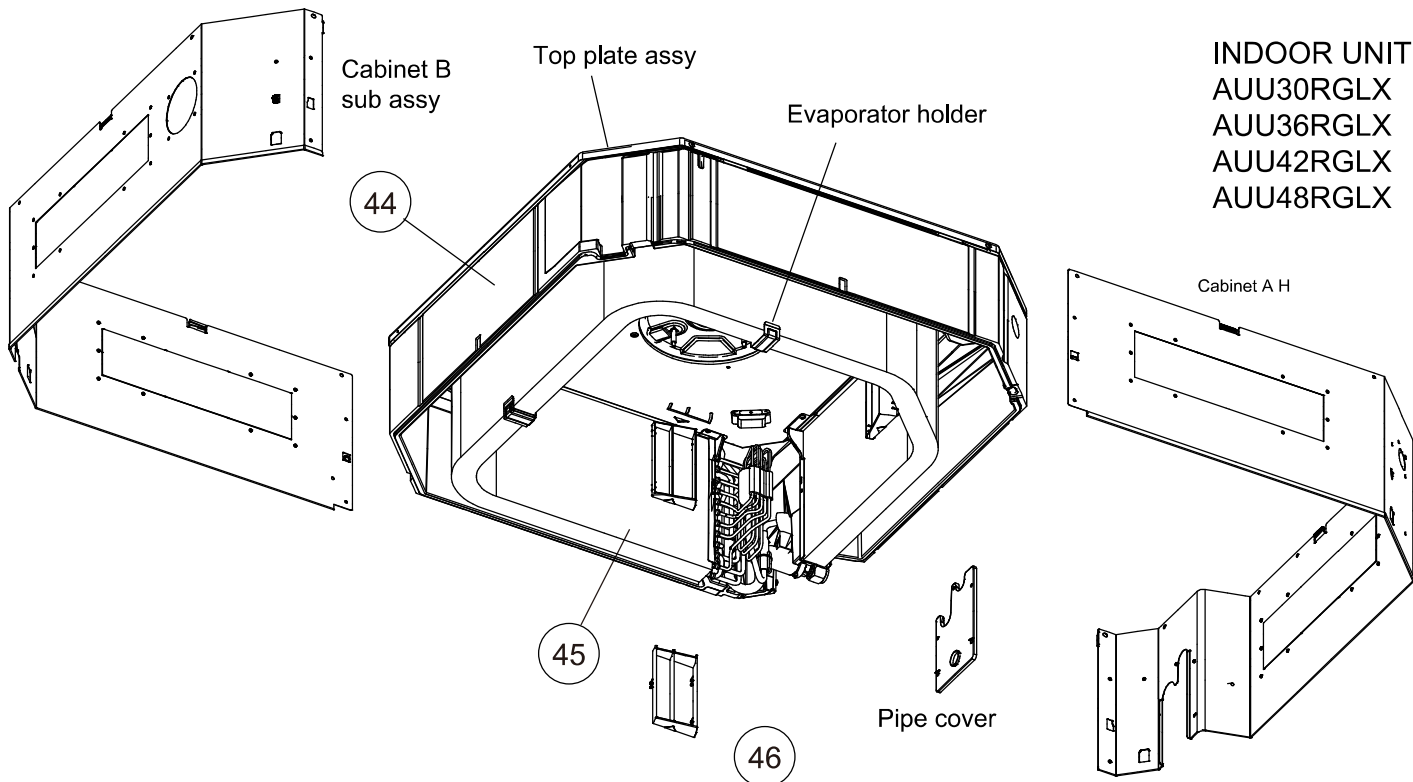

37

38

Ref.	Description	Part number
31	Drain cap	9375502010
32	Panel hook	9375671013
33	Vane L	9381745012
34	Vane R	9381744008
35	Drain pump sub assy	9381793006
36	Drain port sub assy	9381788002
37	Drain hose	9379665032
38	Hose band	9379757010
39	Float switch sub assy	9381794003

INDOOR UNIT
 AUU18RGLX
 AUU24RGLX

INDOOR UNIT
 AUU30RGLX
 AUU36RGLX
 AUU42RGLX
 AUU48RGLX

Ref.	Description	Part number
41	Insulation box sub assy	9381787012
42	Evaporator total assy (18) (complete)	9378580787
42	Evaporator total assy (24) (complete)	9378580770
43	Wind guide board	9382125004