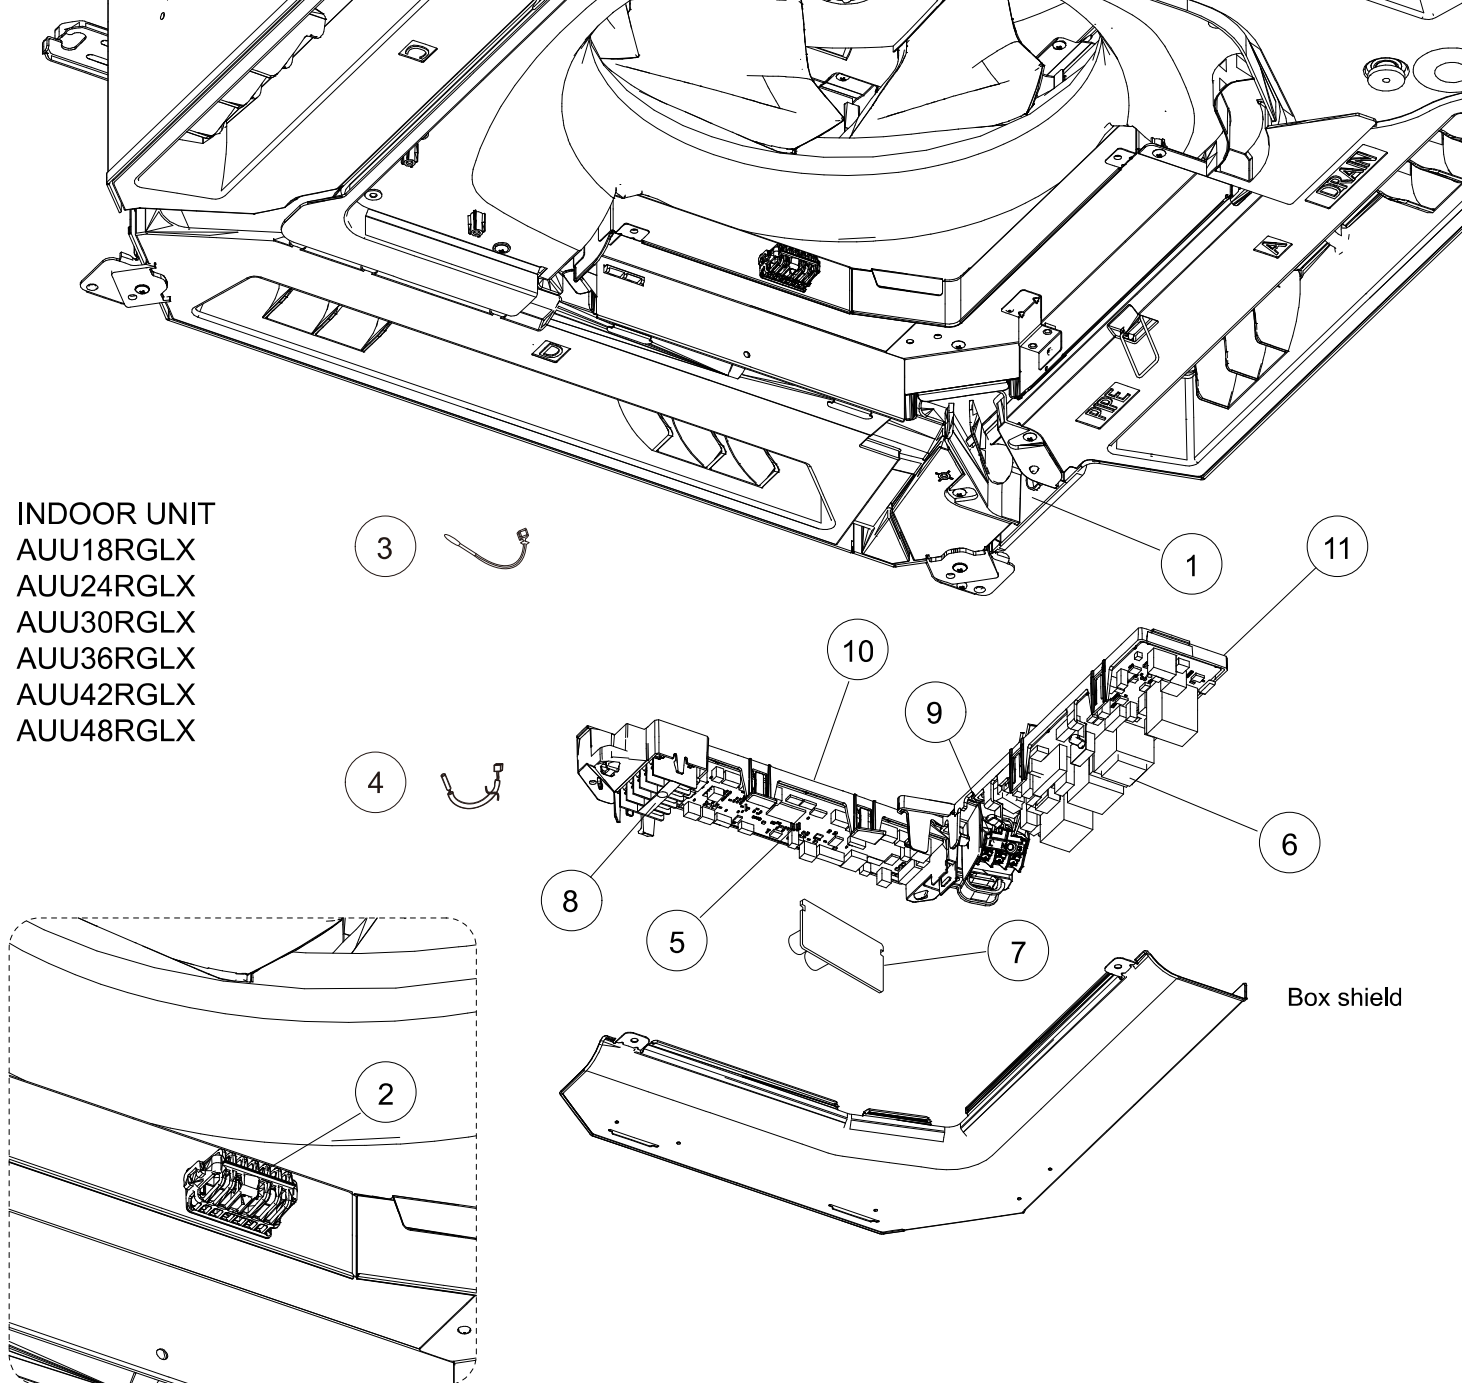

PARTS

INDOOR UNIT
AUU18RGLX
AUU24RGLX

INDOOR UNIT
AUU30RGLX
AUU36RGLX
AUU42RGLX
AUU48RGLX

INDOOR UNIT
 AUU18RGLX
 AUU24RGLX
 AUU30RGLX
 AUU36RGLX
 AUU42RGLX
 AUU48RGLX

Ref.	Description	Part number
1	Cable guide	9381376018
2	Room thermistor holder	9381348008
3	Room thermistor	9900822002
4	Pipe thermistor	9900347024
5	Main PCB (18 model)	9710995538
5	Main PCB (24 model)	9710995545
5	Main PCB (30 model)	9710995552
5	Main PCB (36 model)	9710995569
5	Main PCB (42 model)	9710995583

Ref.	Description	Part number
5	Main PCB (48 model)	9710995576
6	Power supply PCB	9710022005
7	PCB (Non-polar 2-wire)	9710019005
8	Remote terminal 5P	9900896003
9	Power terminal 3P	9900720032
10	Main PCB holder	9381350018
11	Power PCB holder	9381349005

INDOOR UNIT
 AUU18RGLX
 AUU24RGLX
 AUU30RGLX
 AUU36RGLX
 AUU42RGLX
 AUU48RGLX

Ref.	Description	Part number
21	Bell-mouth L (18 and 24 model)	9381484010
21	Bell-mouth H (30, 36, 42, and 48 model)	9381345014
22	Turbo fan assy	9381303007
23	Turbo fan washer	9378394018
24	Nut	9356998009
25	DC fan motor	9603443009
26	Special nut	9378388017
27	Motor wire holder	9381351008
28	Drain pan sub assy	9381789009

37

38

Ref.	Description	Part number
31	Drain cap	9375502010
32	Panel hook	9375671013
33	Vane L	9381745012
34	Vane R	9381744008
35	Drain pump sub assy	9381793006
36	Drain port sub assy	9381788002
37	Drain hose	9379665032
38	Hose band	9379757010
39	Float switch sub assy	9381794003