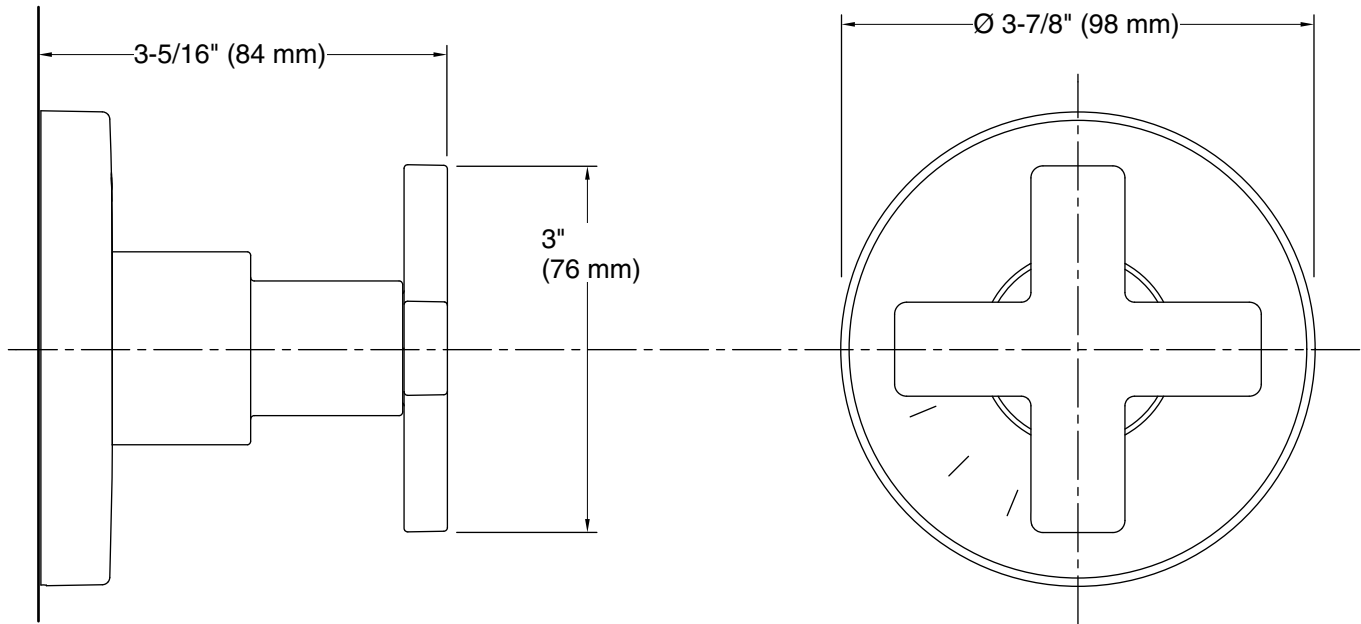

Technical Information

All product dimensions are nominal.

Notes

Install this product according to the installation guide.

ADA compliant when installed to the specific requirements of these regulations.