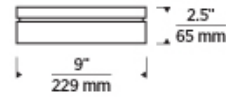

## SPECIFICATIONS

PRIMARY MATERIAL	Glass
SHADE MATERIAL	Glass
NET WEIGHT	10 lbs
HEIGHT	2.7in
WIDTH	9in
LENGTH	9in
UP LIGHT / DOWN LIGHT / BOTH?	
WET LISTED	Yes
DAMP LISTED	
DRY LISTED	
WALL / CEILING MOUNT	
GENERAL LISTING	ETL Listed
INCLUDES	